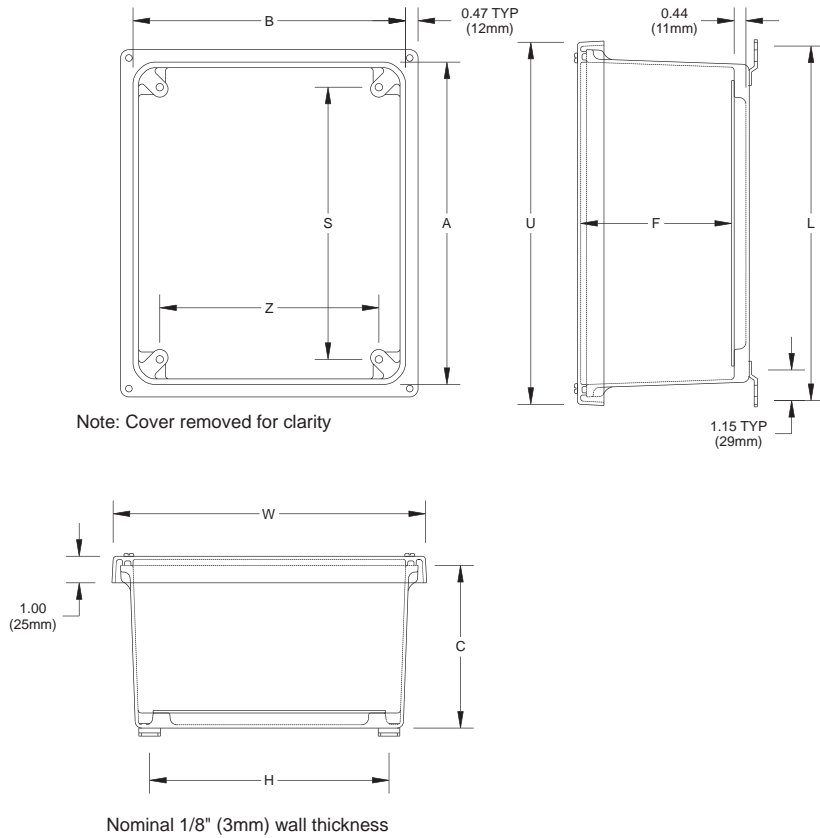

CONSTRUCTION

- Strong, molded Ultraguard® fiberglass reinforced polyester material construction with matching flat cover
- 304 stainless steel captive cover screws
- Gasket made of closed cell neoprene cord encased in a continuous channel
- 304 stainless steel wall mounting feet with 10-32 stainless steel screws included
- 10-32 threaded inserts are installed for optional back panel
- JIC sizing
- Ultraguard® fiberglass material is easily punched, drilled or sawed
- UV stabilized for outdoor use

Part No.	Box Size			Usable Depth F	Panel Boss Centers		Foot Mount Centers		Cover Size	
	A	B	C		S	Z	H	L	U	W
AM664	6.10 155mm	6.10 155mm	4.18 106mm	3.76 96mm	4.25 108mm	4.25 108mm	5.01 127mm	7.32 186mm	7.69 195mm	7.69 195mm
AM864	8.00 203mm	6.13 156mm	4.13 105mm	3.68 93mm	6.25 159mm	4.25 108mm	5.01 127mm	9.19 233mm	9.59 244mm	7.71 196mm
AM1084	10.14 258mm	8.26 210mm	4.13 105mm	3.68 93mm	8.25 210mm	6.25 159mm	7.01 178mm	11.19 284mm	11.73 298mm	9.85 250mm
AM1086	10.14 258mm	8.26 210mm	6.13 156mm	5.68 144mm	8.25 210mm	6.25 159mm	7.01 178mm	11.19 284mm	11.73 298mm	9.85 250mm
AM1206	12.14 308mm	10.26 261mm	6.13 156mm	5.68 144mm	10.25 260mm	8.25 210mm	9.01 229mm	13.19 335mm	13.73 349mm	11.85 301mm
AM1426	14.13 359mm	12.26 311mm	6.13 156mm	5.68 144mm	12.25 311mm	10.25 260mm	11.01 280mm	15.19 386mm	15.73 400mm	13.85 352mm
AM1648	16.27 413mm	14.40 366mm	8.13 207mm	7.68 195mm	14.25 362mm	12.25 311mm	13.01 330mm	17.19 437mm	17.87 454mm	15.99 406mm
AM1868	18.40 467mm	16.40 417mm	8.13 207mm	7.68 195mm	16.25 413mm	14.25 362mm	14.97 380mm	19.28 490mm	20.00 508mm	18.00 457mm
AM2068	20.00 508mm	16.00 406mm	8.13 207mm	7.68 195mm	17.81 452mm	13.81 351mm	14.54 369mm	20.84 529mm	21.59 548mm	17.59 447mm