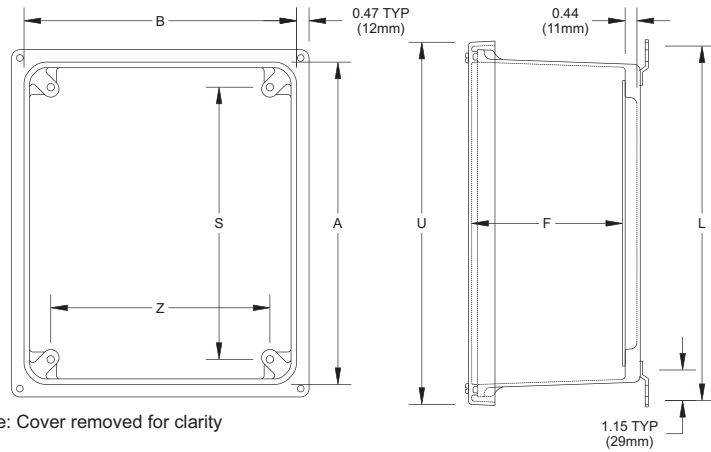

Part No.	Box Size			Usable Depth F	Panel Boss Centers		Foot Mount Centers		Cover Size		Window Dimension (height x width)
	A	B	C		S	Z	H	L	U	W	
AM664W	6.10 155mm	6.10 155mm	4.18 106mm	3.76 96mm	4.25 108mm	4.25 108mm	5.01 127mm	7.32 186mm	7.69 195mm	7.69 195mm	4.25 X 4.25 108mm X 108mm
AM864W	8.00 203mm	6.13 156mm	4.13 105mm	3.68 93mm	6.25 159mm	4.25 108mm	5.01 127mm	9.19 233mm	9.59 244mm	7.71 196mm	6.25 X 4.25 159mm X 108mm
AM1084W	10.14 258mm	8.26 210mm	4.13 105mm	3.68 93mm	8.25 210mm	6.25 159mm	7.01 178mm	11.19 284mm	11.73 298mm	9.85 250mm	8.38 X 6.50 213mm X 159mm
AM1086W	10.14 258mm	8.26 210mm	6.13 156mm	5.68 144mm	8.25 210mm	6.25 159mm	7.01 178mm	11.19 284mm	11.73 298mm	9.85 250mm	8.38 X 6.50 213mm X 159mm
AM1206W	12.14 308mm	10.26 261mm	6.13 156mm	5.68 144mm	10.25 260mm	8.25 210mm	9.01 229mm	13.19 335mm	13.73 349mm	11.85 301mm	10.38 X 8.50 264mm X 216mm
AM1426W	14.13 359mm	12.26 311mm	6.13 156mm	5.68 144mm	12.25 311mm	10.25 260mm	11.01 280mm	15.19 386mm	15.73 400mm	13.85 352mm	12.38 X 10.50 314mm X 267mm
AM1648W	16.27 413mm	14.40 366mm	8.13 207mm	7.68 195mm	14.25 362mm	12.25 311mm	13.01 330mm	17.19 437mm	17.87 454mm	15.99 406mm	13.00 X 11.00 330mm X 279mm
AM1868W	18.40 467mm	16.40 417mm	8.13 207mm	7.68 195mm	16.25 413mm	14.25 362mm	14.97 380mm	19.28 490mm	20.00 508mm	18.00 457mm	14.00 X 12.00 356mm X 305mm
AM2068W	20.00 508mm	16.00 406mm	8.13 207mm	7.68 195mm	17.81 452mm	13.81 351mm	14.54 369mm	20.84 529mm	21.59 548mm	17.59 447mm	15.00 x 11.00 381mm X 279mm