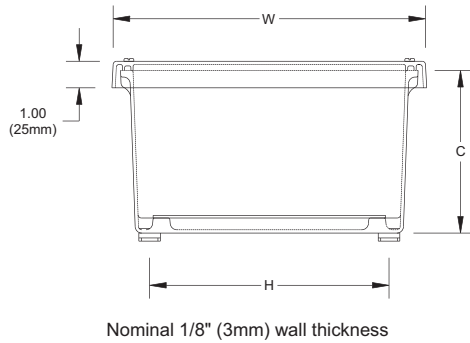

Part No.	Box Size			Usable Depth F	Panel Boss Centers		Foot Mount Centers		Cover Size		Window Dimension (height x width)
	A	B	C		S	Z	H	L	U	W	
AM664W	6.10 155mm	6.10 155mm	4.18 106mm	3.76 96mm	4.25 108mm	4.25 108mm	5.01 127mm	7.32 186mm	7.69 195mm	7.69 195mm	4.25 X 4.25 108mm X 108mm
AM864W	8.00 203mm	6.13 156mm	4.13 105mm	3.68 93mm	6.25 159mm	4.25 108mm	5.01 127mm	9.19 233mm	9.59 244mm	7.71 196mm	6.25 X 4.25 159mm X 108mm
AM1084W	10.14 258mm	8.26 210mm	4.13 105mm	3.68 93mm	8.25 210mm	6.25 159mm	7.01 178mm	11.19 284mm	11.73 298mm	9.85 250mm	8.38 X 6.50 213mm X 159mm
AM1086W	10.14 258mm	8.26 210mm	6.13 156mm	5.68 144mm	8.25 210mm	6.25 159mm	7.01 178mm	11.19 284mm	11.73 298mm	9.85 250mm	8.38 X 6.50 213mm X 159mm
AM1206W	12.14 308mm	10.26 261mm	6.13 156mm	5.68 144mm	10.25 260mm	8.25 210mm	9.01 229mm	13.19 335mm	13.73 349mm	11.85 301mm	10.38 X 8.50 264mm X 216mm
AM1426W	14.13 359mm	12.26 311mm	6.13 156mm	5.68 144mm	12.25 311mm	10.25 260mm	11.01 280mm	15.19 386mm	15.73 400mm	13.85 352mm	12.38 X 10.50 314mm X 267mm
AM1648W	16.27 413mm	14.40 366mm	8.13 207mm	7.68 195mm	14.25 362mm	12.25 311mm	13.01 330mm	17.19 437mm	17.87 454mm	15.99 406mm	13.00 X 11.00 330mm X 279mm
AM1868W	18.40 467mm	16.40 417mm	8.13 207mm	7.68 195mm	16.25 413mm	14.25 362mm	14.97 380mm	19.28 490mm	20.00 508mm	18.00 457mm	14.00 X 12.00 356mm X 305mm
AM2068W	20.00 508mm	16.00 406mm	8.13 207mm	7.68 195mm	17.81 452mm	13.81 351mm	14.54 369mm	20.84 529mm	21.59 548mm	17.59 447mm	15.00 x 11.00 381mm X 279mm