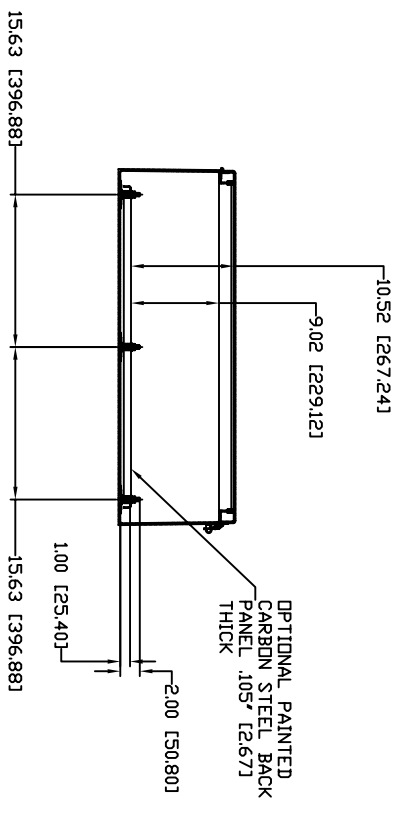

AM363612L

MATERIAL:
 BOX AND COVER - FIBERGLASS

TOP VIEW WITH LID & GASKET REMOVED

SECTION B-B

SECTION A-A

ALLIED KROLL PRODUCTS
 PRODUCT SERIES
 EMPIRE