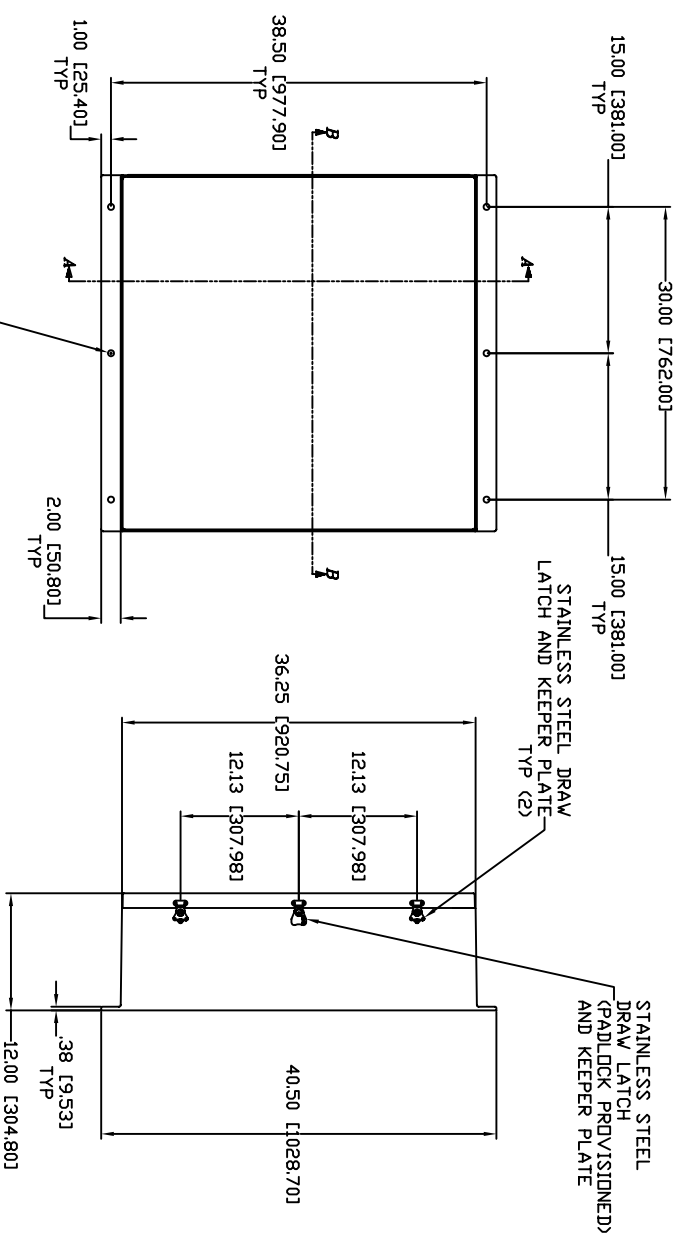

AM363612L

MATERIAL:
 BOX AND COVER - FIBERGLASS

TOP VIEW WITH LID & GASKET REMOVED

SECTION B-B

SECTION A-A

ALLIED KROLL PRODUCTS
 PRODUCT SERIES
 EMPIRE