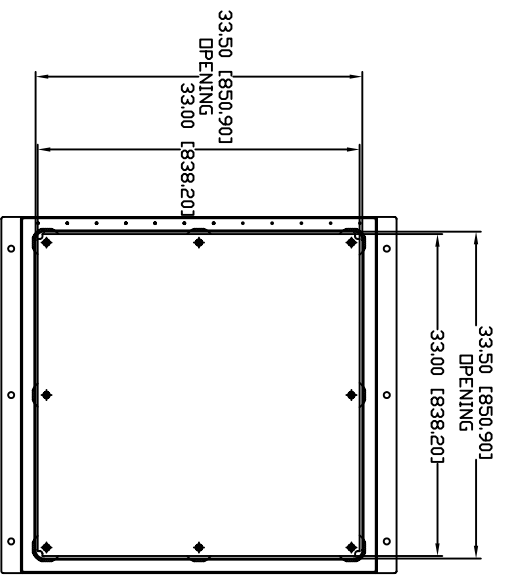

AM363612L

MATERIAL:
 BOX AND COVER - FIBERGLASS

TOP VIEW WITH LID & GASKET REMOVED

SECTION B-B

SECTION A-A

ALLIED KROLL PRODUCTS
 PRODUCT SERIES
 EMPIRE