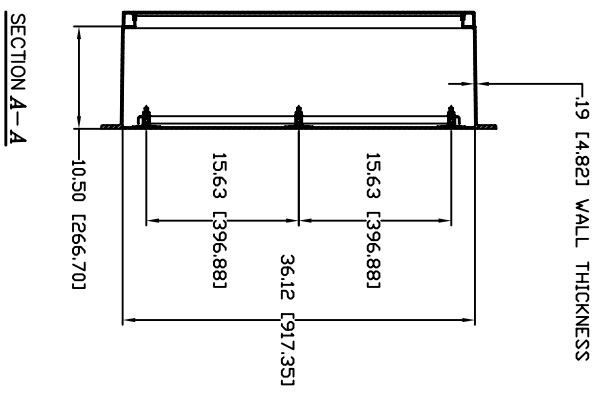

AM363612L

MATERIAL:
 BOX AND COVER - FIBERGLASS

TOP VIEW WITH LID & GASKET REMOVED

SECTION B-B

SECTION A-A

ALLIED KROLL PRODUCTS
 PRODUCT SERIES
 EMPIRE