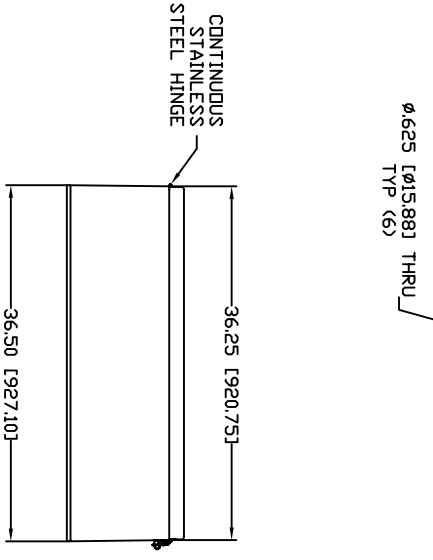

AM363612L

MATERIAL:
 BOX AND COVER - FIBERGLASS

TOP VIEW WITH LID & GASKET REMOVED

SECTION B-B

SECTION A-A

ALLIED KROLL PRODUCTS
 PRODUCT SERIES
 EMPIRE