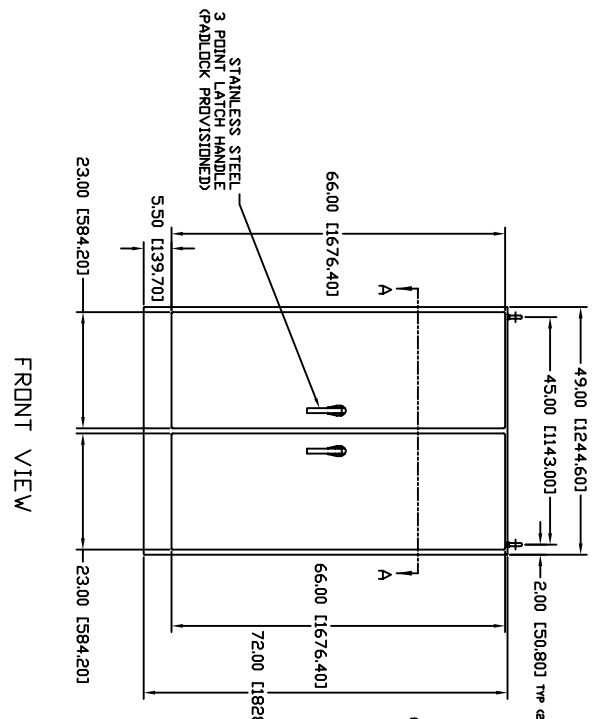

AM724925FSDDD

MATERIAL:
BOX AND COVER - FIBERGLASS

FRONT VIEW WITH DOORS REMOVED

ALLIED KOWALCO PRODUCTS
BRYAN, OHIO
The Original "Steel, Fiberglass, and Glass"
PRODUCT SERIES
EMPIRE