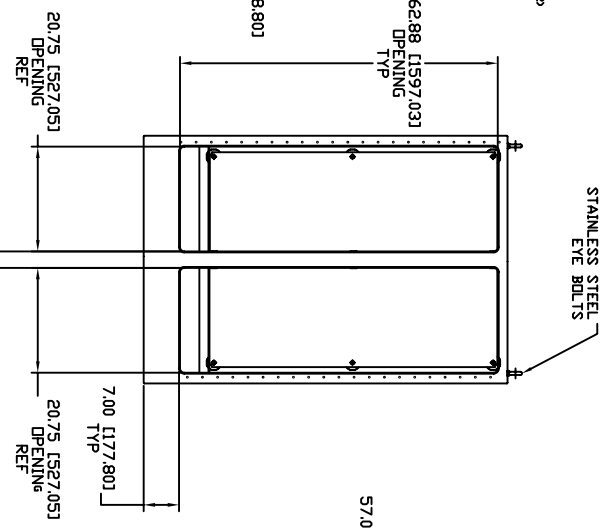

AM724925FSDDD

MATERIAL:
BOX AND COVER - FIBERGLASS

FRONT VIEW WITH DOORS REMOVED

ALLIED KOWALCO PRODUCTS
BRYAN, OHIO
The Original "Steel, Fiberglass, and Glass"
PRODUCT SERIES
EMPIRE