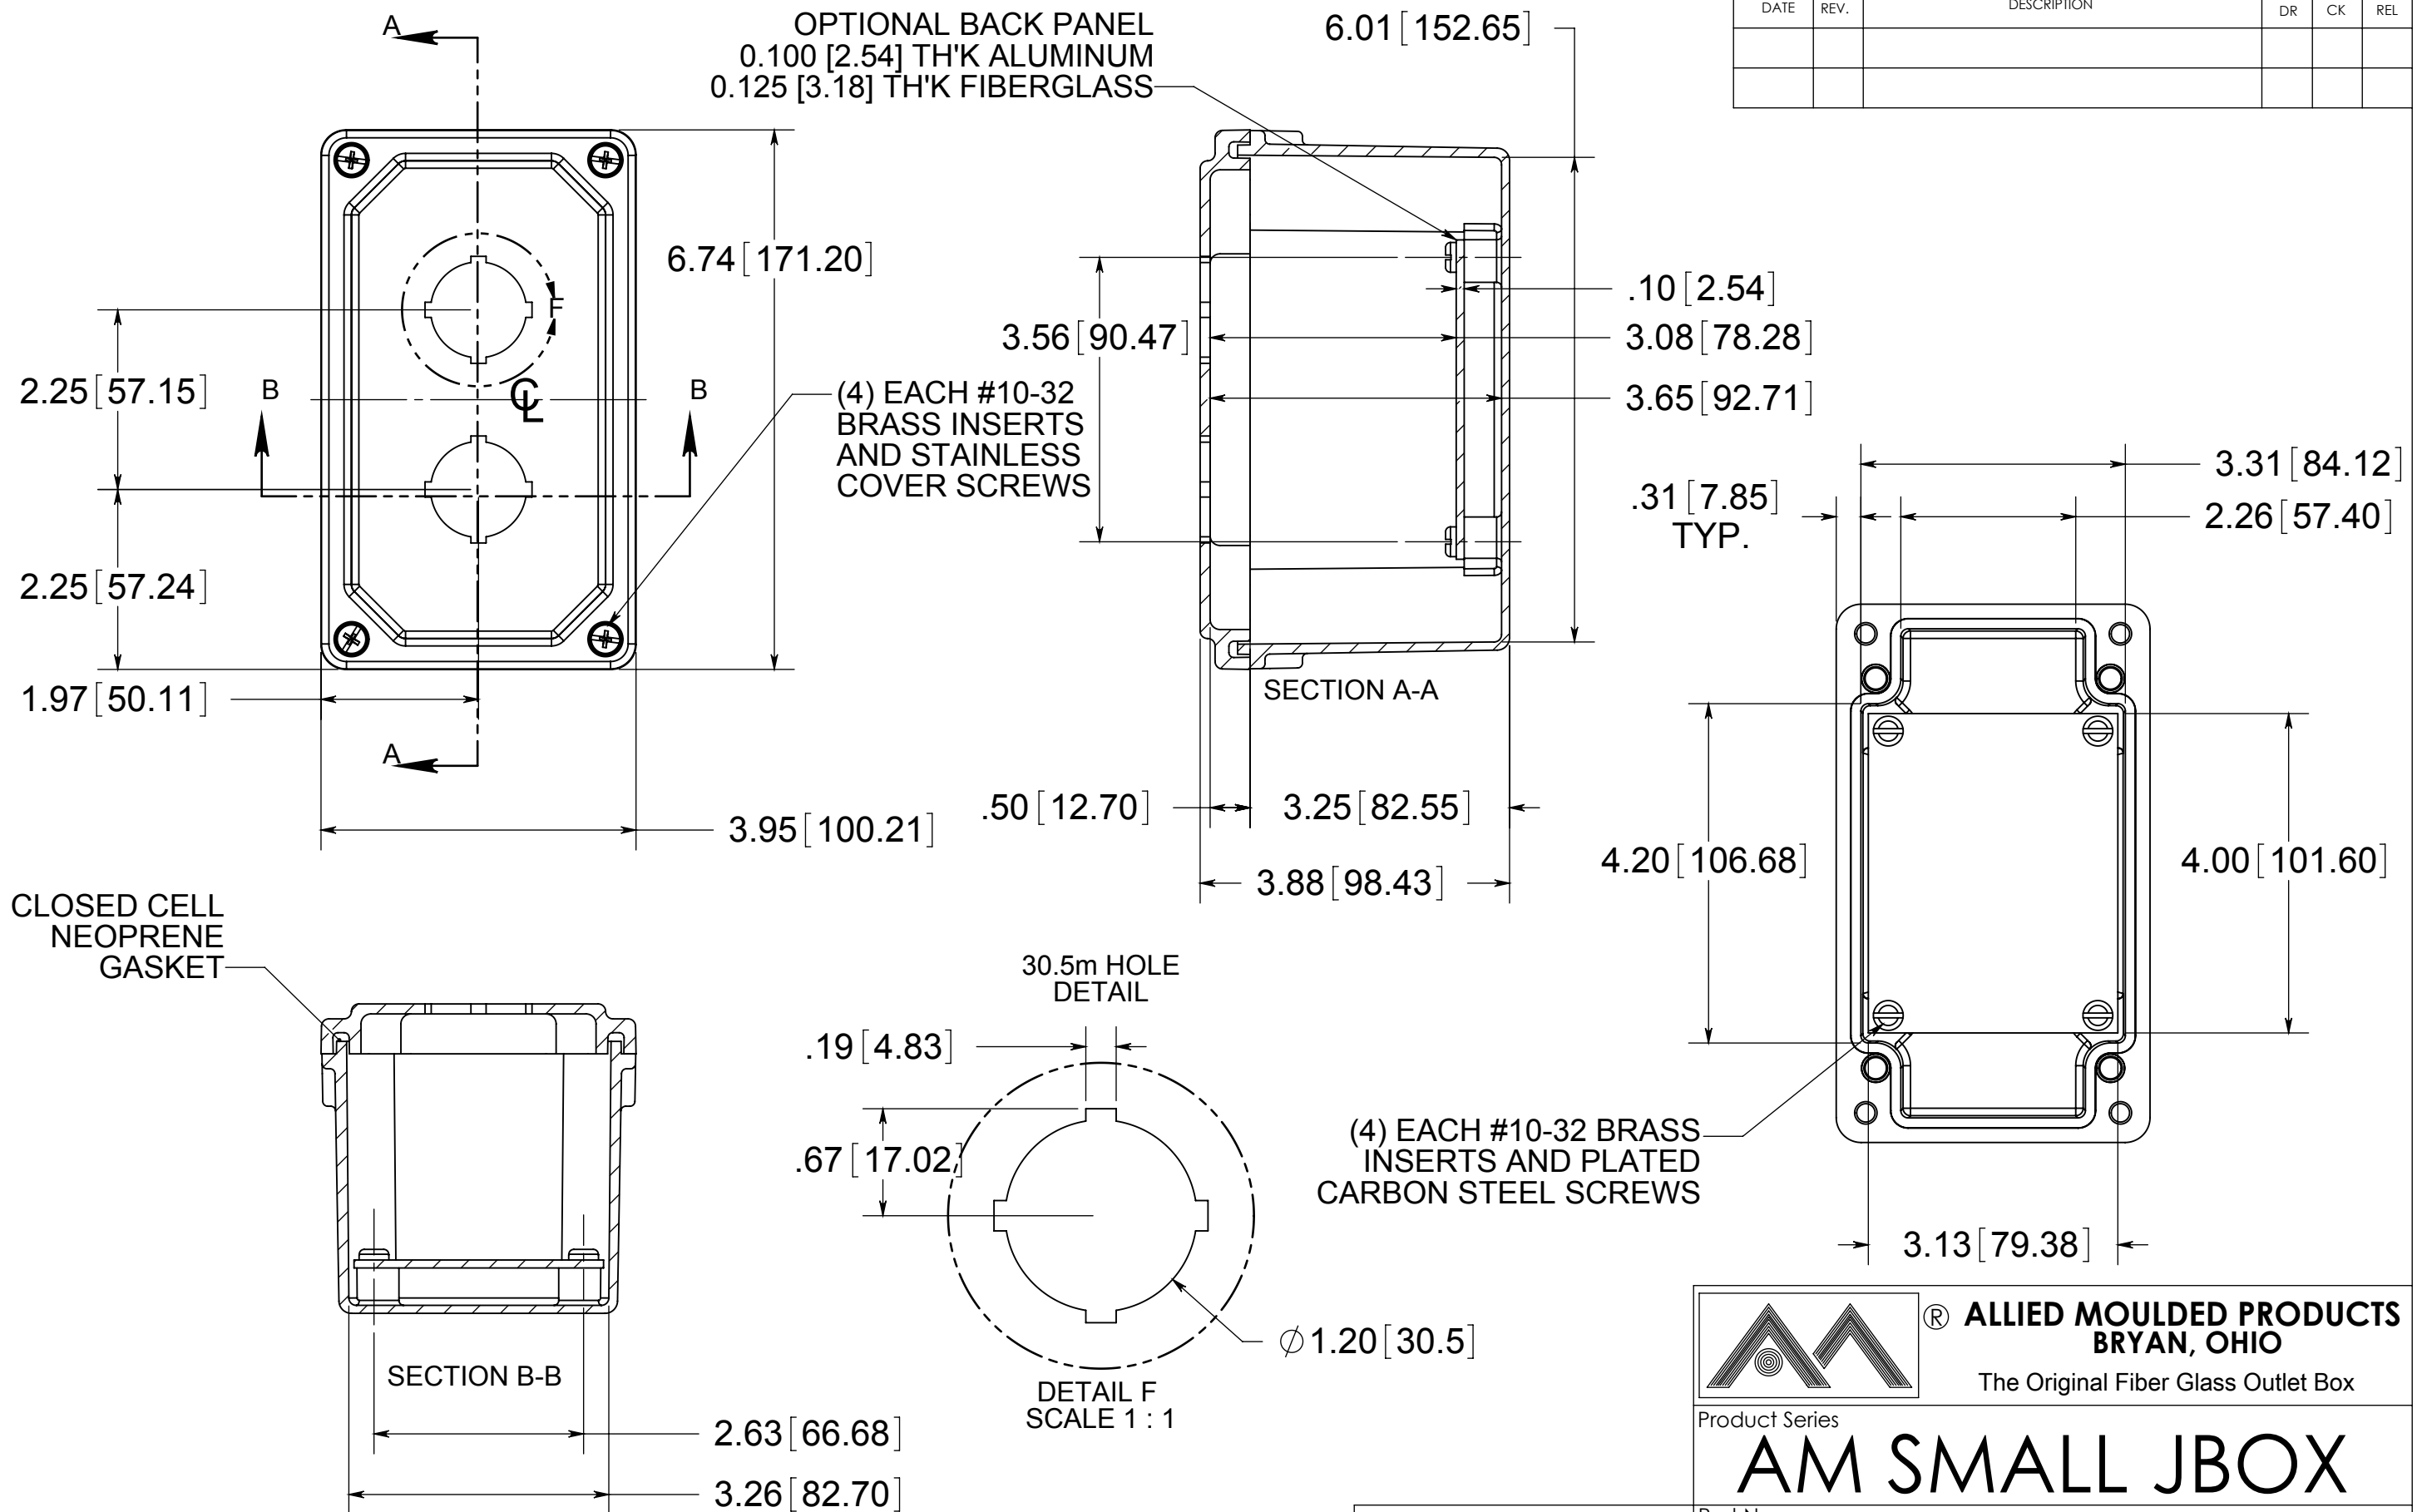

DATE	REV.	DESCRIPTION	DR	CK	REL

 **ALLIED MOULDED PRODUCTS**
 BRYAN, OHIO
 The Original Fiber Glass Outlet Box

Product Series
AM SMALL JBOX
 Part No.
AM2PB

CONFIDENTIAL
 THIS MATERIAL IS OWNED BY THE ALLIED MOULDED PRODUCTS COMPANY, IS DISCLOSED IN CONFIDENCE, AND IS NOT TO BE REPRODUCED OR DISTRIBUTED WITHOUT PRIOR WRITTEN PERMISSION FROM ALLIED MOULDED PRODUCTS.