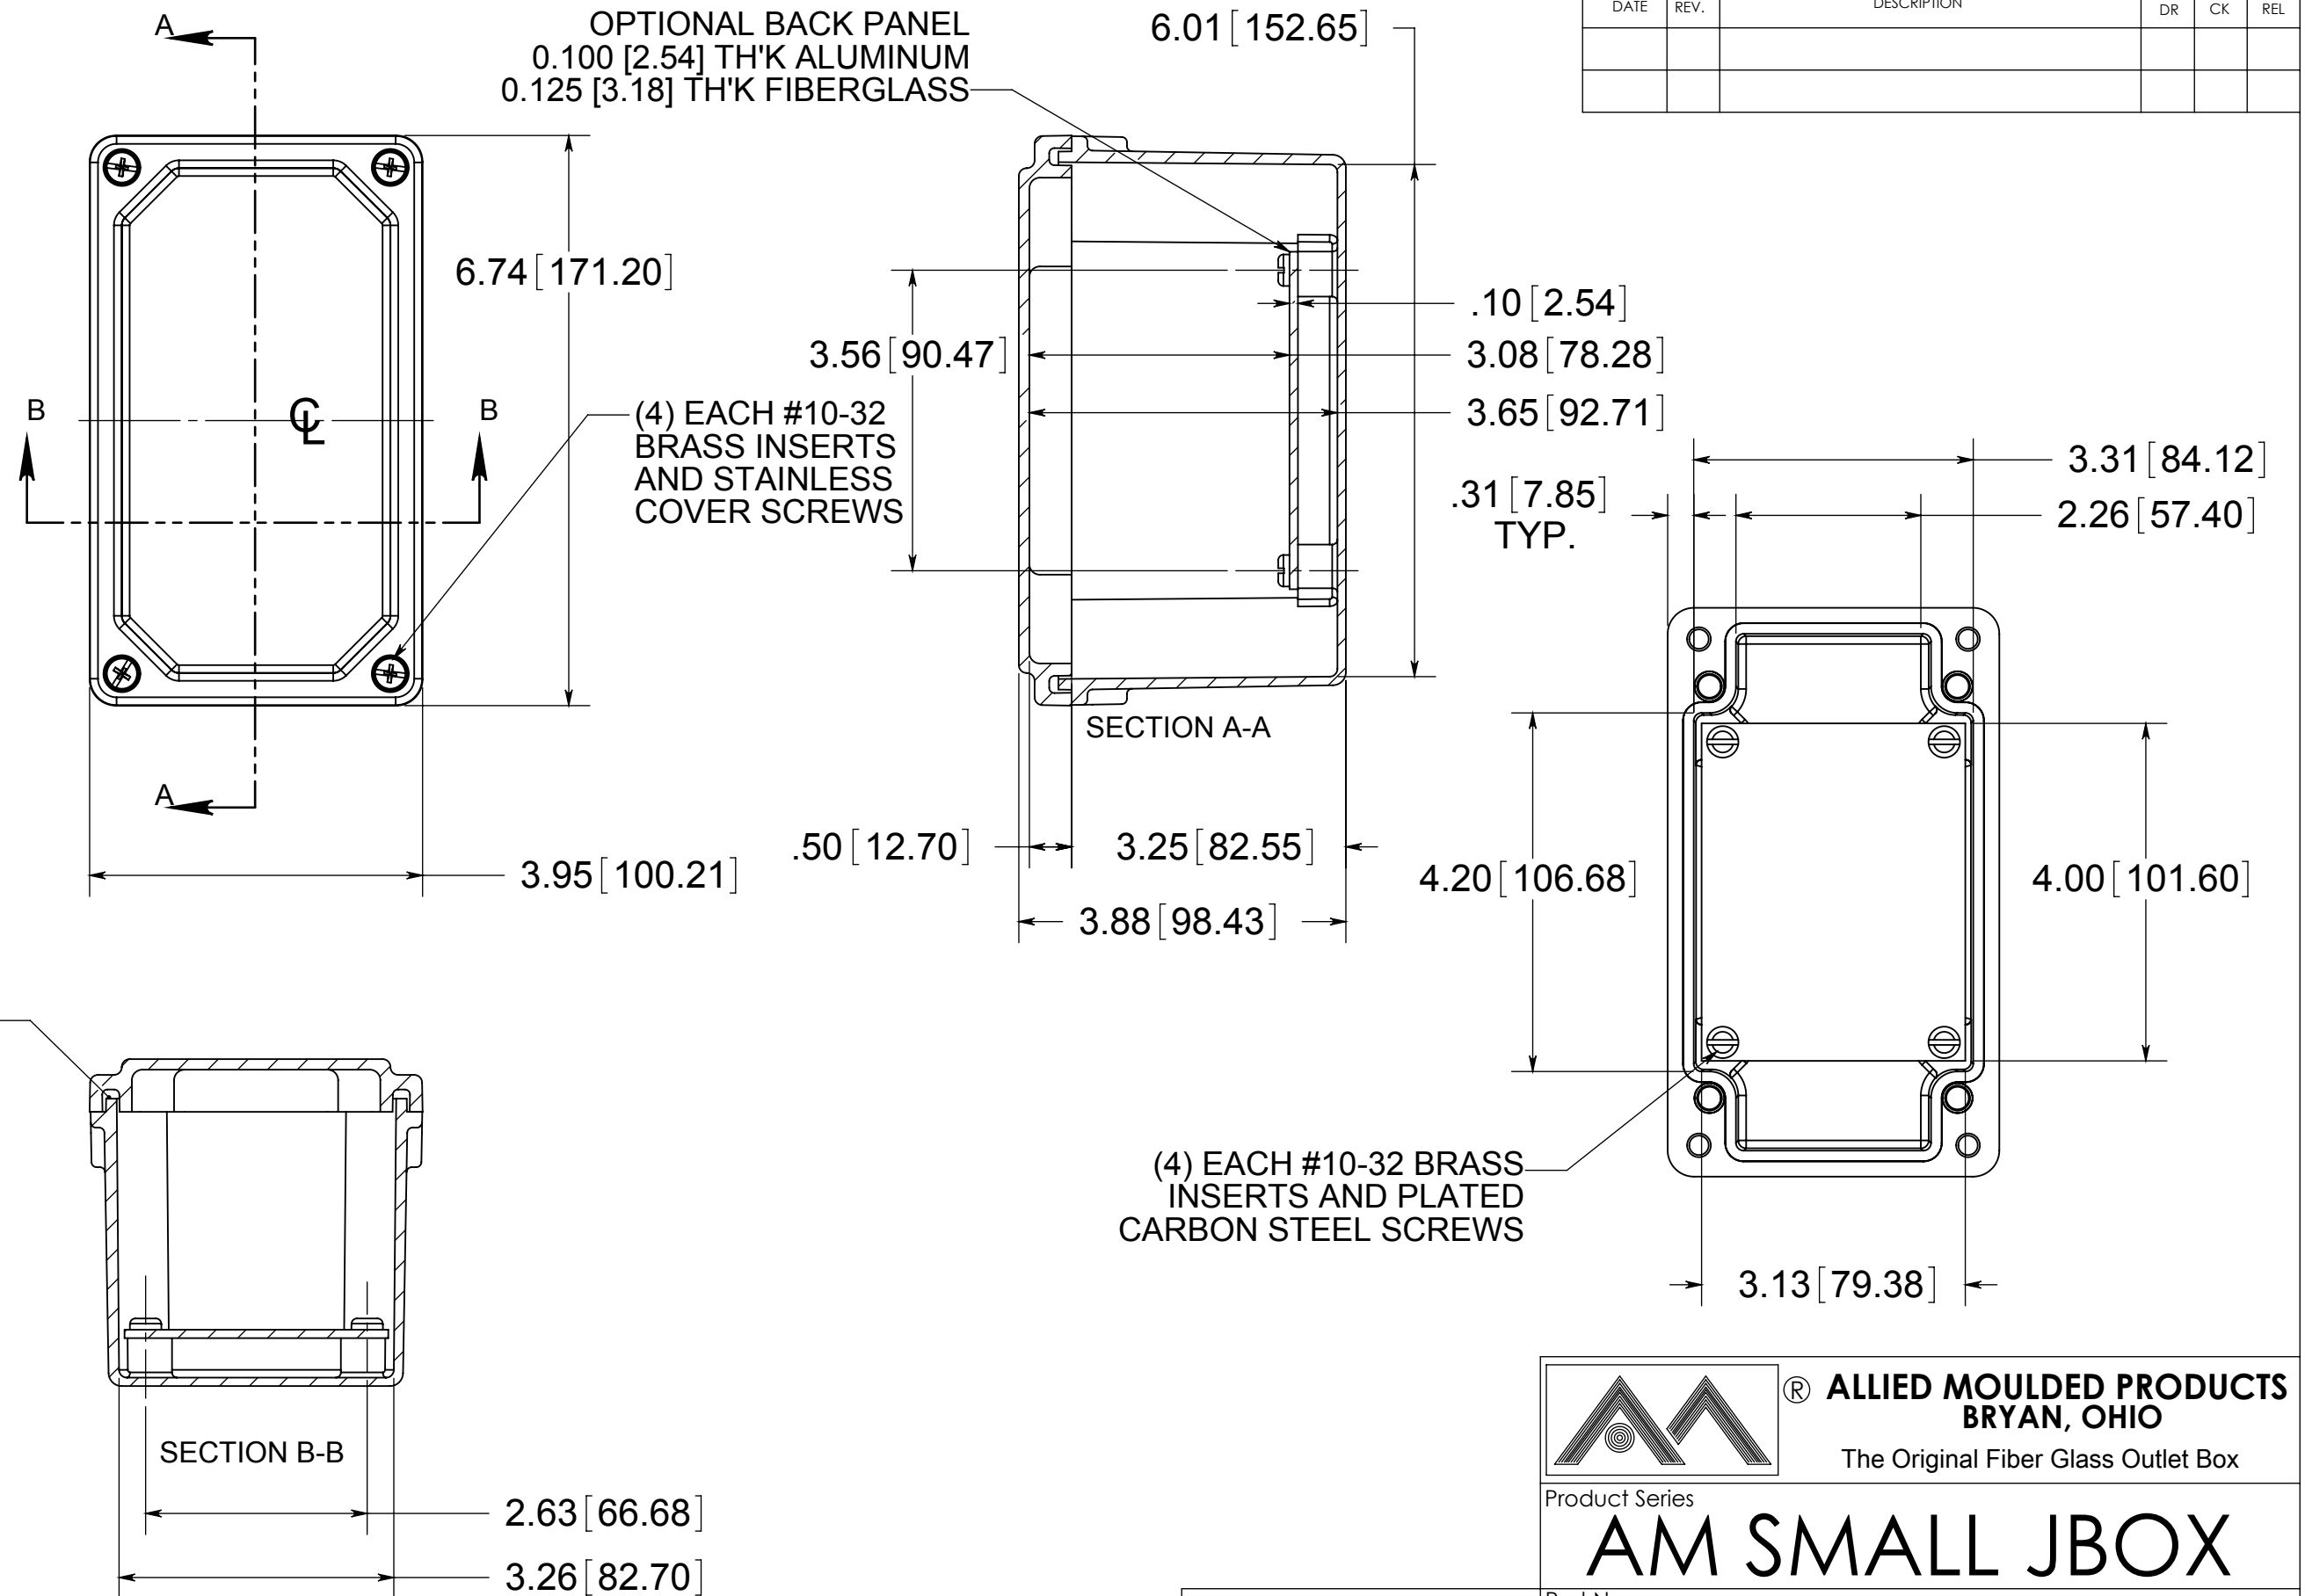

DATE	REV.	DESCRIPTION	DR	CK	REL

 **ALLIED MOULDED PRODUCTS**
BRYAN, OHIO
The Original Fiber Glass Outlet Box

Product Series
AM SMALL JBOX

Part No.
AM743SF

CONFIDENTIAL
THIS MATERIAL IS OWNED BY THE ALLIED MOULDED PRODUCTS COMPANY, IS DISCLOSED IN CONFIDENCE, AND IS NOT TO BE REPRODUCED OR DISTRIBUTED WITHOUT PRIOR WRITTEN PERMISSION FROM ALLIED MOULDED PRODUCTS.