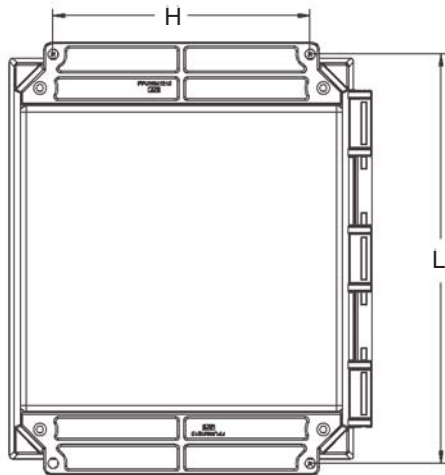

Flange Mount - Retrofits The Competition

- **ULTRALINE™ Enclosures retrofit Stahlin “J” and Vynckier “VJ” enclosures**
- **Multiple position foot mount option also available**

Enclosure Mounting L X H dimensions - inches (millimeters)

		Allied Moulded (ULTRALINE™)	Stahlin (J Series)	Vynckier (VJ Series)	Hoffman (A Series)
		Flange Design	Flange Design	Flange Design	Foot Design
Enclosure Sizes	6 X 6	6.75/6.88 X 4.00 (171/175 X 102)	6.75 X 4.00 (171 X 102)	6.77 X 4.00 (172 X 102)	6.69/7.19 X 4.00 (170/183 X 102)
	8 X 6	8.75/8.88 X 4.00 (222/226 X 102)	8.88 X 4.00 (226 X 102)	8.75 X 4.00 (222 X 102)	8.69/9/19 X 4.00 (221/233 X 102)
	10 X 8	10.75 X 6.00 (273 X 152)	10.75 X 6.00 (273 X 154)	10.75 X 6.02 (273 X 154)	10.69/11.19 X 6.00 (272/284 X 154)
	12 X 10	12.75 X 8.00 (324 X 203)	12.75 X 8.00 (324 X 203)	12.75 X 8.00 (324 X 203)	12.69/13.19 X 8.00 (322/335 X 203)
	14 X 12	14.62/14.75 X 10.00 (371/375 X 254)	14.62 X 10.00 (371 X 254)	14.75 X 10.00 (375 X 254)	14.69/15.19 X 10.00 (373/386 X 254)
	16 X 14	16.75 X 12.00 (425 X 305)	16.75 X 12.00 (425 X 305)	16.75 X 12.00 (425 X 305)	16.69/17.19 X 12.00 (424/437 X 305)
	18 X 16	18.76/18.88 X 12.00 (477/480 X 305)	18.88 X 12.00 (480 X 305)	18.76 X 11.98 (477 X 304)	18.69/19.19 X 14.00 (475/487 X 305)
	20 X 16	21.25 X 10.00 (540 X 254)	21.25 X 10.00 (540 X 254)	N/A	N/A

Metric dimensions are for reference only and are converted from inches (x 25.4) and rounding to nearest mm

222 North Union Street • Bryan, Ohio 43506
(419) 636-4217 • Fax (419) 636-2450
<http://enclosures.alliedmoulded.com>

ALLIED
MOULDED
PRODUCTS, Inc.