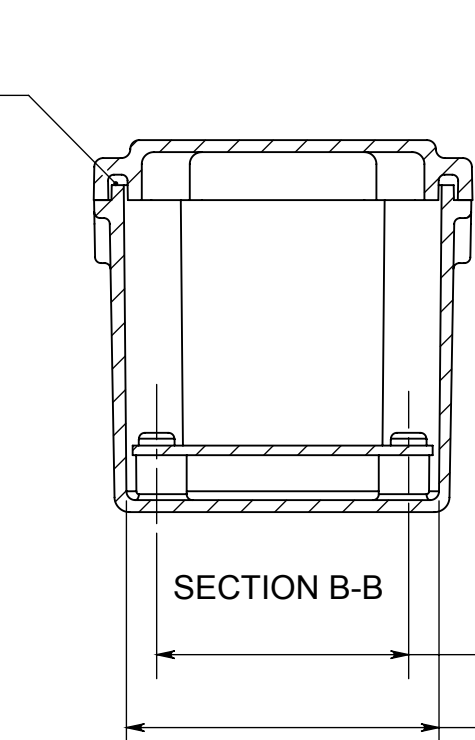

CLOSED CELL NEOPRENE GASKET

(4) EACH #10-32 BRASS INSERTS AND PLATED CARBON STEEL SCREWS

ALLIED MOULDED PRODUCTS
 BRYAN, OHIO
 The Original Fiber Glass Outlet Box

PRODUCT SERIES
AM743SF

CONFIDENTIAL
 THIS MATERIAL IS OWNED BY THE ALLIED MOULDED PRODUCTS COMPANY, IS DISCLOSED IN CONFIDENCE, AND IS NOT TO BE REPRODUCED OR DISTRIBUTED WITHOUT PRIOR WRITTEN PERMISSION FROM ALLIED MOULDED PRODUCTS.