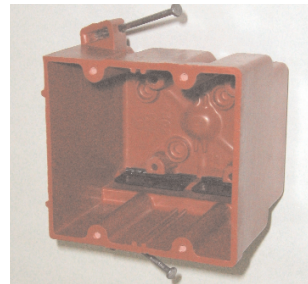

Non-Metallic Red Fire Alarm Boxes

Allied Moulded now offers red fiberglass box products for easy to identify **fire alarm** circuits!

Product Features:

- Positive identification of fire alarm devices
- Molded in color eliminates the need to paint or mark products
- Fiberglass box products carry Allied Moulded's industry exclusive fire wall ratings

1099-NRED
Single gang
22.5 cu. in.
3 9/16" x 2 1/4" x 3 3/4"
Angled mid-nails

2302-NKRED
Two gang
37.0 cu. in.
3 7/16" x 4" x 3 3/4"
Angled mid-nails, Speed Klamps™
Accepts LVP-1 for line & low voltage separation

9351-NKRED
4/0 round ceiling
22.5 cu. in.
2 3/8" x 4" dia.
Fetter ring nails, Speed Klamps™

9335-NKRED
3/0 round ceiling
20.5 cu. in.
3 7/8" x 3 1/2" dia.
Fetter ring nails, Speed Klamps™

**ALLIED
MOULDED
PRODUCTS, Inc.**