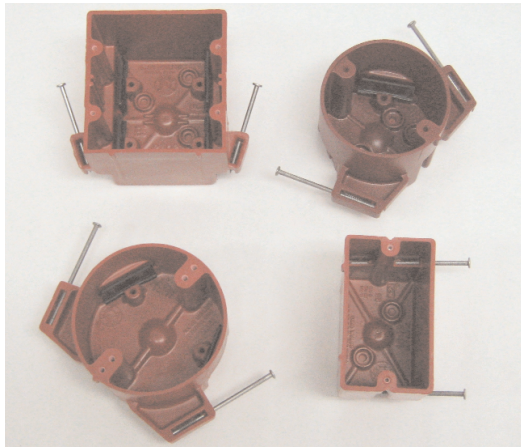

Non-Metallic Red Fire Alarm Boxes

Allied Moulded now offers red fiberglass box products for easy to identify **fire alarm** circuits!

Product Features:

- Positive identification of fire alarm devices
- Molded in color eliminates the need to paint or mark products
- Fiberglass box products carry Allied Moulded's industry exclusive fire wall ratings

1099-NRED
Single gang
22.5 cu. in.
3 9/16" x 2 1/4" x 3 3/4"
Angled mid-nails

2302-NKRED
Two gang
37.0 cu. in.
3 7/16" x 4" x 3 3/4"
Angled mid-nails, Speed Klamps™
Accepts LVP-1 for line & low voltage separation

9351-NKRED
4/0 round ceiling
22.5 cu. in.
2 3/8" x 4" dia.
Fetter ring nails, Speed Klamps™

9335-NKRED
3/0 round ceiling
20.5 cu. in.
3 7/8" x 3 1/2" dia.
Fetter ring nails, Speed Klamps™

**ALLIED
MOULDED
PRODUCTS, Inc.**