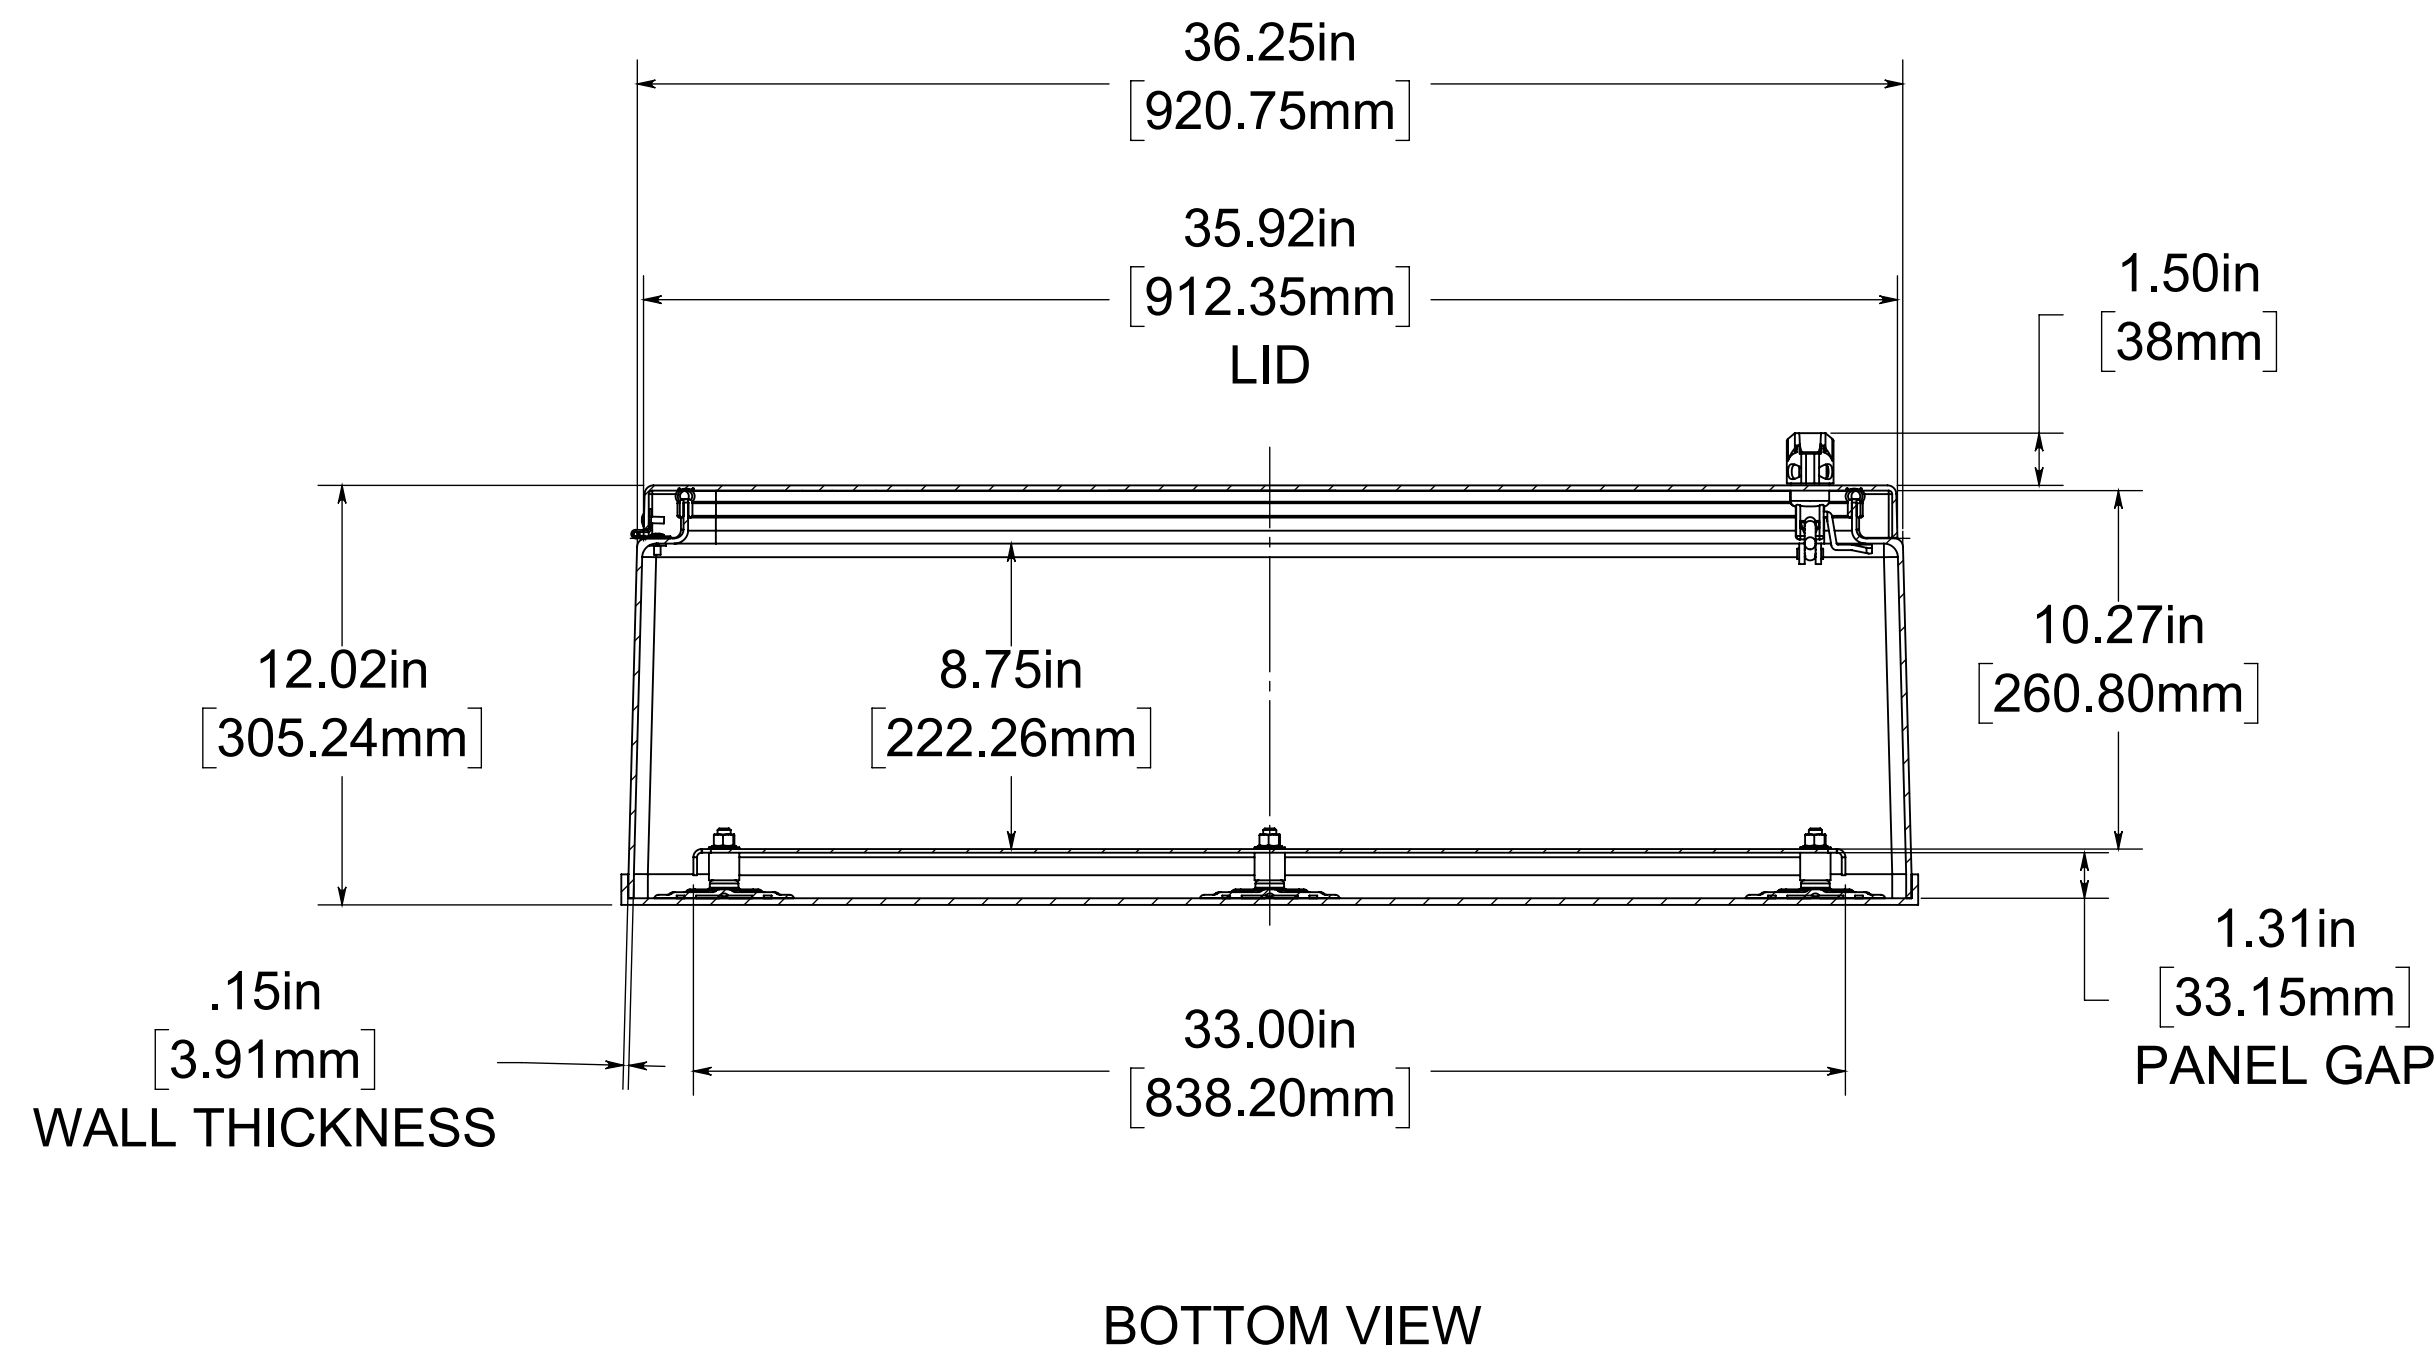

CONTINUOUS 316 SS
PIANO HINGE

ALLIED MOULDED PRODUCTS
BRYAN, OHIO
The Original Fiber Glass Outlet Box

Description
Empire
Part No.
AM363612L3PT