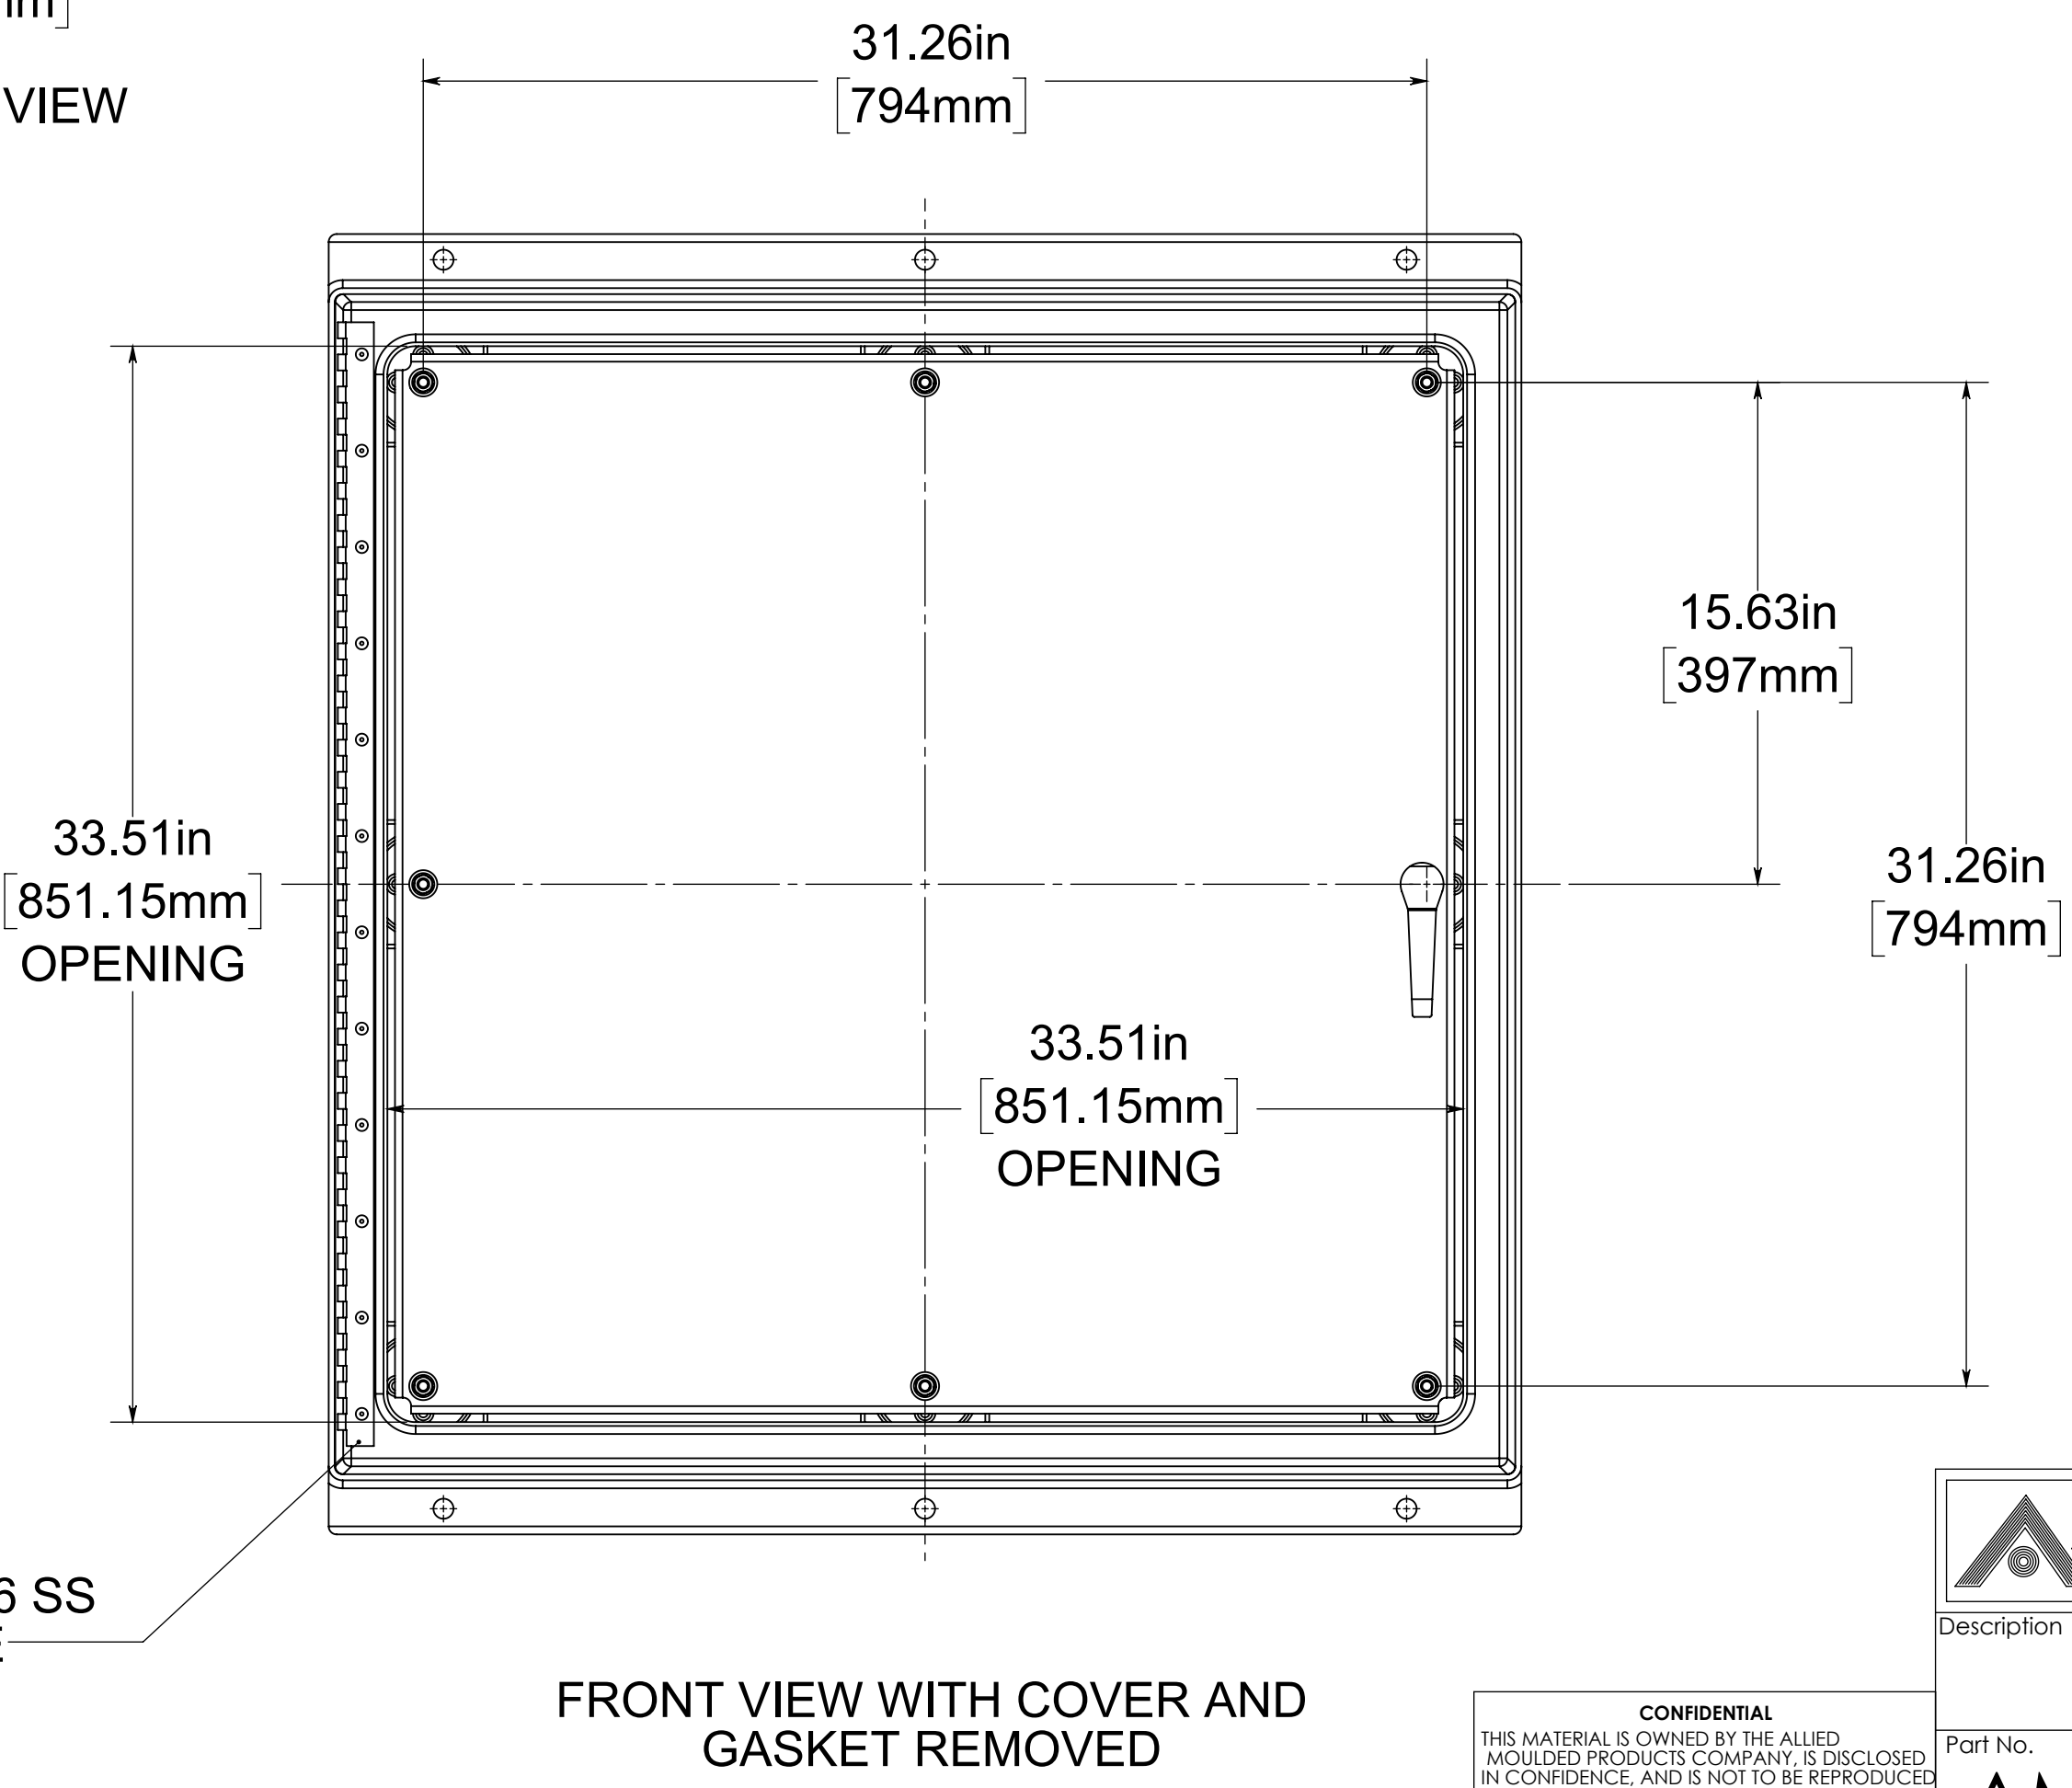

CONTINUOUS 316 SS
PIANO HINGE

ALLIED MOULDED PRODUCTS
BRYAN, OHIO
The Original Fiber Glass Outlet Box

Description
Empire
Part No.
AM363612L3PT