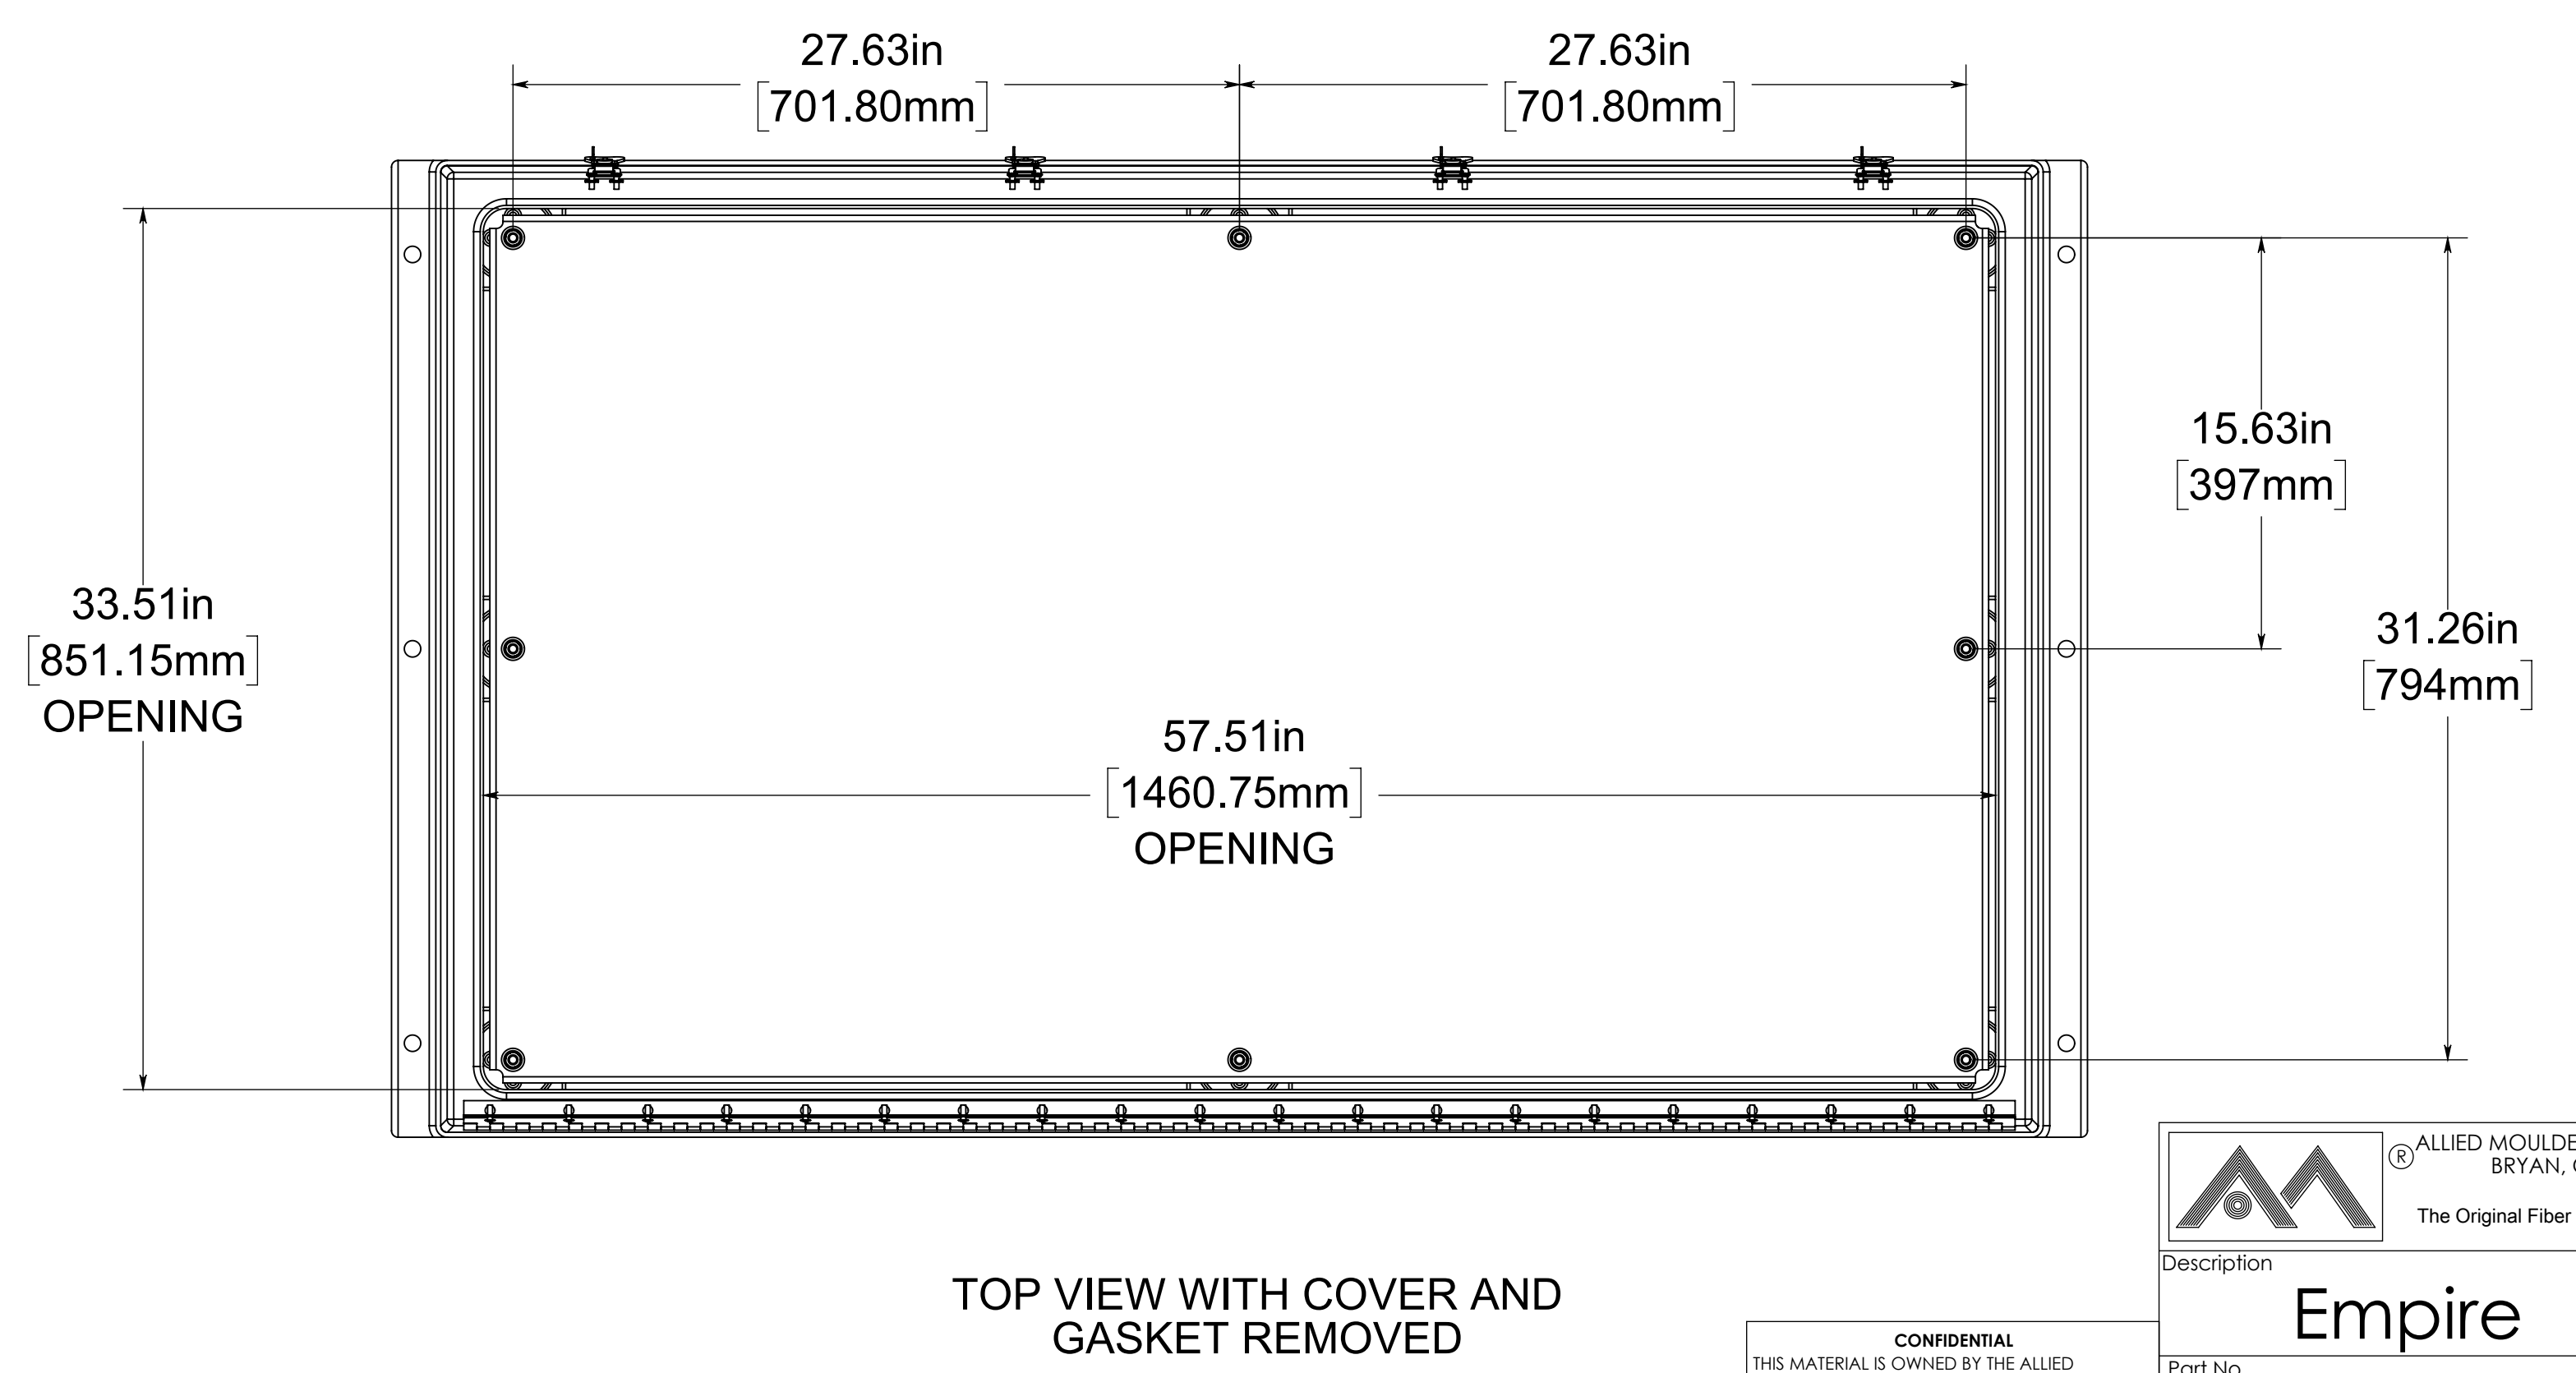

- STANDARD PVC SPACER
- STAINLESS STEEL 3/8-16x2 THREADED ROD
- STAINLESS STEEL 3/8 INT. TEETH LOCKING WASHER
- STAINLESS STEEL FLAT WASHER
- STAINLESS STEEL 3/8-16 HEX HEAD NUT (ALL TYP. 8x)

NOTE:
1. DATA SUBJECT TO CHANGE

MATERIAL:
BOX- GEL-COAT, FIBERGLASS, POLYESTER RESIN
COVER- GEL-COAT, FIBERGLASS, POLYESTER RESIN
EDM GASKET SEAL

ALLIED MOULDED PRODUCTS
BRYAN, OHIO
The Original Fiber Glass Outlet Box

Empire
Part No. **AM603612L**