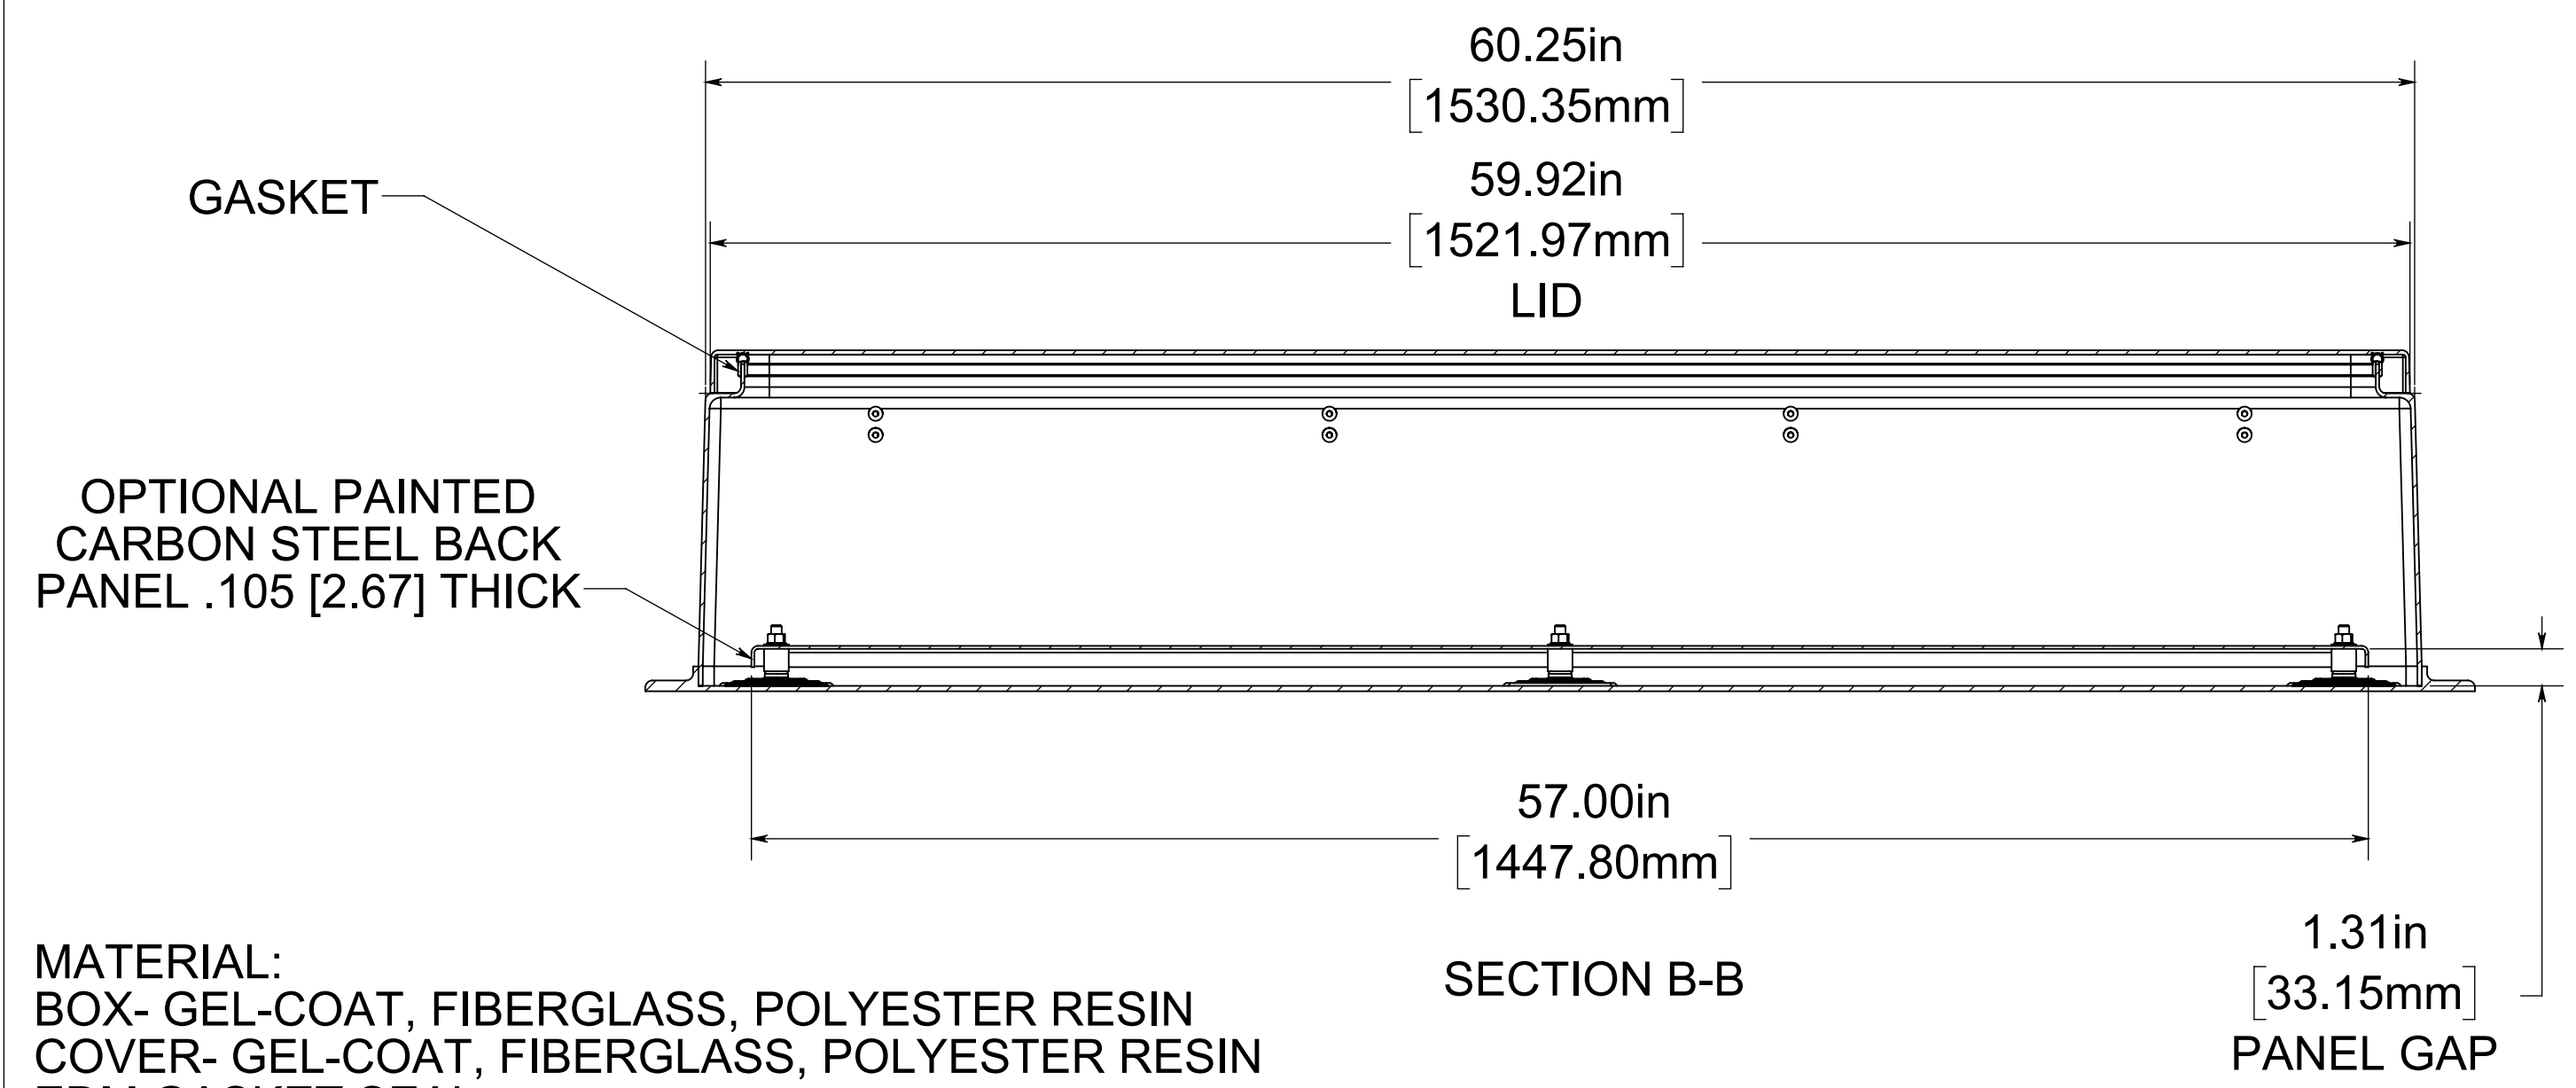

- STANDARD PVC SPACER
- STAINLESS STEEL 3/8-16x2 THREADED ROD
- STAINLESS STEEL 3/8 INT. TEETH LOCKING WASHER
- STAINLESS STEEL FLAT WASHER
- STAINLESS STEEL 3/8-16 HEX HEAD NUT (ALL TYP. 8x)

NOTE:
1. DATA SUBJECT TO CHANGE

MATERIAL:
BOX- GEL-COAT, FIBERGLASS, POLYESTER RESIN
COVER- GEL-COAT, FIBERGLASS, POLYESTER RESIN
EDM GASKET SEAL

ALLIED MOULDED PRODUCTS
BRYAN, OHIO
The Original Fiber Glass Outlet Box

Empire
Part No. **AM603612L**