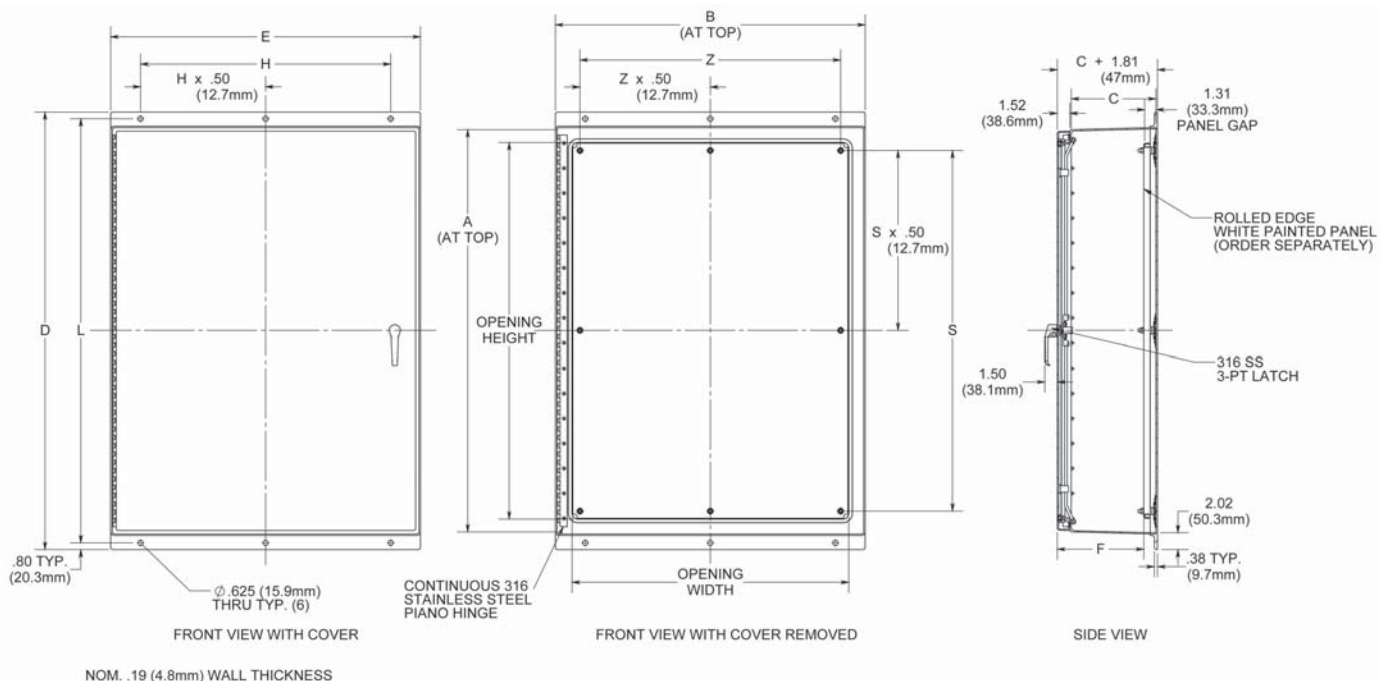

Part No.	Box Dim. at Top			Overall Box Dim.		Usable Depth F	Flange Mount		Opening		Panel Studs		Panel Size		
	A	B	C	D	E		H	L	Height	Width	# of Studs	S	Z	Height	Width
AM363012L3PT	36.25	30.25	10.14	40.50	31.15	10.27	24.00	38.90	33.50	27.50	6	31.25	25.25	33.00	27.00
	921mm	768mm	258mm	1,029mm	791mm	261mm	610mm	988mm	851mm	699mm		794mm	641mm	838mm	686mm
AM363016L3PT	36.04	30.04	14.16	40.50	31.15	14.27	24.00	38.90	33.50	27.50	6	31.25	25.25	33.00	27.00
	915mm	763mm	359mm	1,029mm	791mm	362mm	610mm	988mm	851mm	699mm		794mm	641mm	838mm	686mm
AM363612L3PT	36.25	36.25	10.14	40.50	37.15	10.27	30.00	38.90	33.50	33.50	8	31.25	31.25	33.00	33.00
	921mm	921mm	258mm	1,029mm	944mm	261mm	762mm	988mm	851mm	851mm		794mm	794mm	838mm	838mm
AM363616L3PT	36.04	36.04	14.14	40.50	37.15	14.27	30.00	38.90	33.50	33.50	8	31.25	31.25	33.00	33.00
	915mm	915mm	3659mm	1,029mm	944mm	362mm	762mm	988mm	851mm	851mm		794mm	794mm	838mm	838mm
AM483612L3PT	48.25	36.25	10.14	52.50	37.15	10.27	30.00	50.90	45.50	33.50	8	43.25	31.25	45.00	33.00
	1,226mm	921mm	258mm	1,334mm	944mm	261mm	762mm	1,293mm	1,156mm	851mm		1,099mm	794mm	1,143mm	838mm
AM483616L3PT	48.04	36.04	14.164	52.50	37.15	14.27	30.00	50.90	45.50	33.50	8	43.25	31.25	45.00	33.00
	1,220mm	915mm	359mm	1,334mm	944mm	362mm	762mm	1,293mm	1,156mm	851mm		1,099mm	794mm	1,143mm	838mm
AM603612L3PT	60.25	36.25	10.14	64.50	37.15	10.27	30.00	62.90	57.50	33.50	8	55.25	31.25	57.00	33.00
	1,530mm	921mm	258mm	1,638mm	944mm	261mm	762mm	1,598mm	1,461mm	851mm		1,403mm	794mm	1,448mm	838mm
AM603616L3PT	60.04	36.04	14.14	64.50	37.15	14.27	30.00	62.90	57.50	33.50	8	55.25	31.25	57.00	33.00
	1,525mm	915mm	360mm	1,638mm	944mm	362mm	762mm	1,598mm	1,461mm	851mm		1,403mm	794mm	1,448mm	838mm