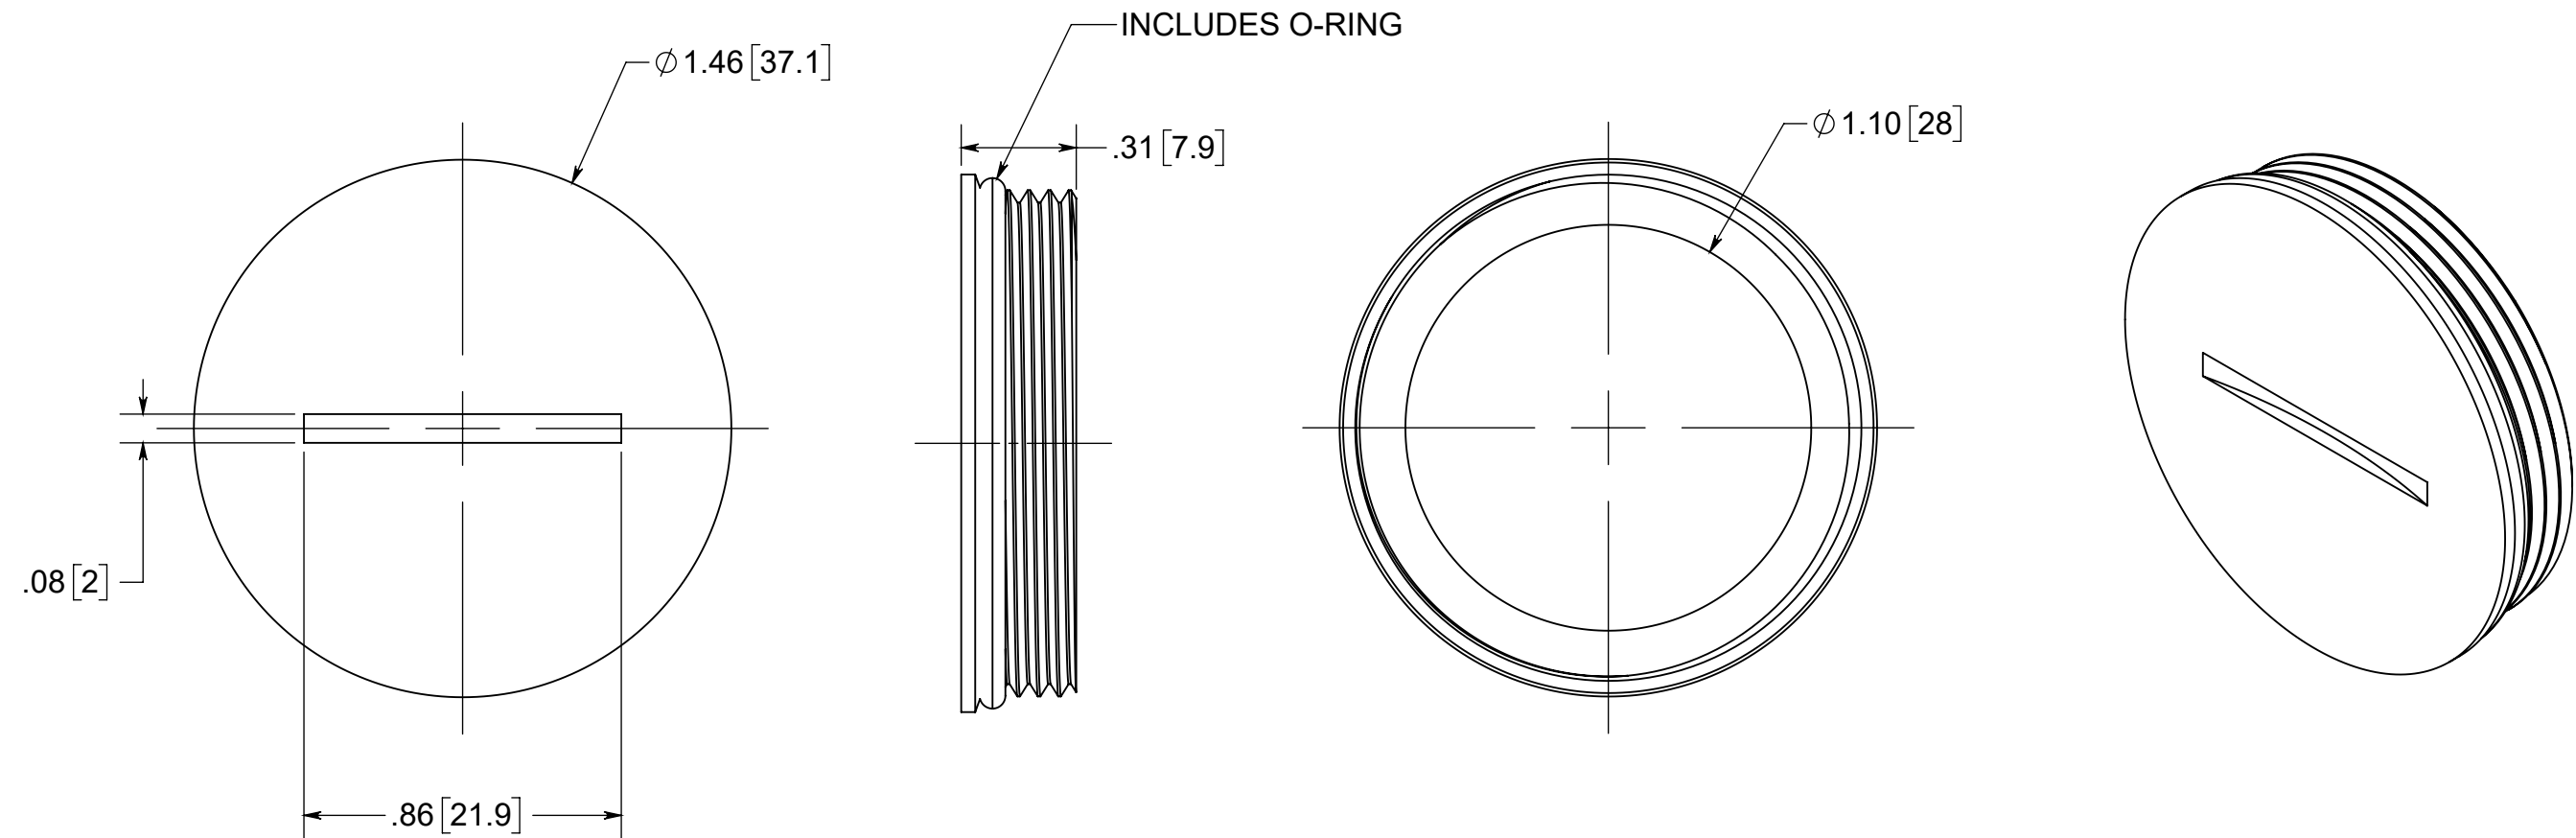

FLOOR BOX

NOTES:
 1.) SCREW DOWN PLUG MATERIAL: BRASS, O-RING MATERIAL: SILICONE
 2.) WHEN USED WITH FB-1, FB-2, FB-3, FB-4 FLOOR BOXES IT IS UL LISTED, FLOOR BOX MEETS UL514C SCRUB WATER EXCLUSION TEST