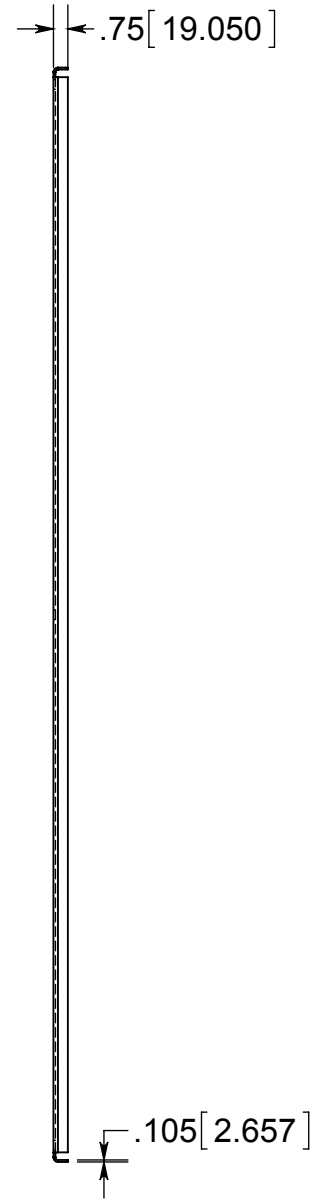

Ø .50 [12.700] 8x

White Painted 12 Gauge Steel

® ALLIED MOULDED PRODUCTS  
BRYAN, OHIO

The Original Fiber Glass Outlet Box

PRODUCT SERIES

Back Panel, 60x36, Steel

Part No.

P6036CS